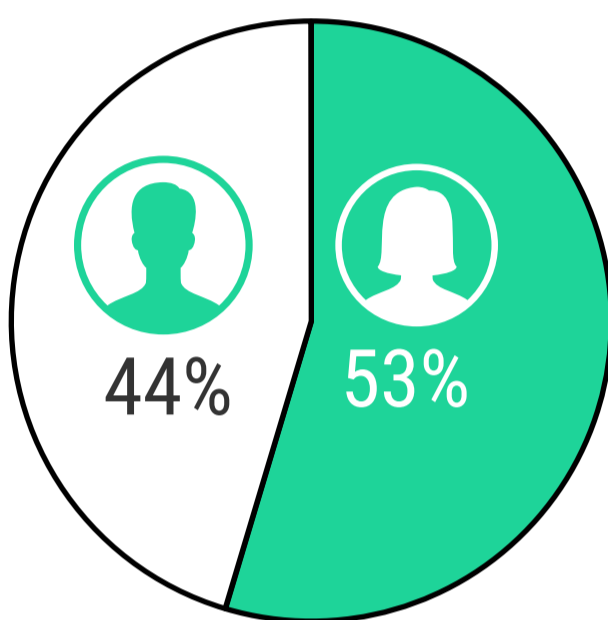

100+

Programs in Liberal Arts,
Sciences, Business, and Career
Technical Education

44

Associate Degree Programs

11,500

Total Students
2016-2017 Academic Year

Male & Female Students

Asian	3,541	30.7%
Black/African American	2,357	20.4%
Hispanic/Latino	2,604	22.5%
Pacific Islander	82	0.7%
Multi-Racial	558	4.8%
White	1,774	15.4%

CA Residents	10,460	90.5%
Out-of-State	486	4.2%
International	605	5.2%

Student Age Range

1,061

Total Degrees Awarded
2016-17 Academic Year

408
Associates of Arts

284
Certificates of Achievement

189
Associates of Science