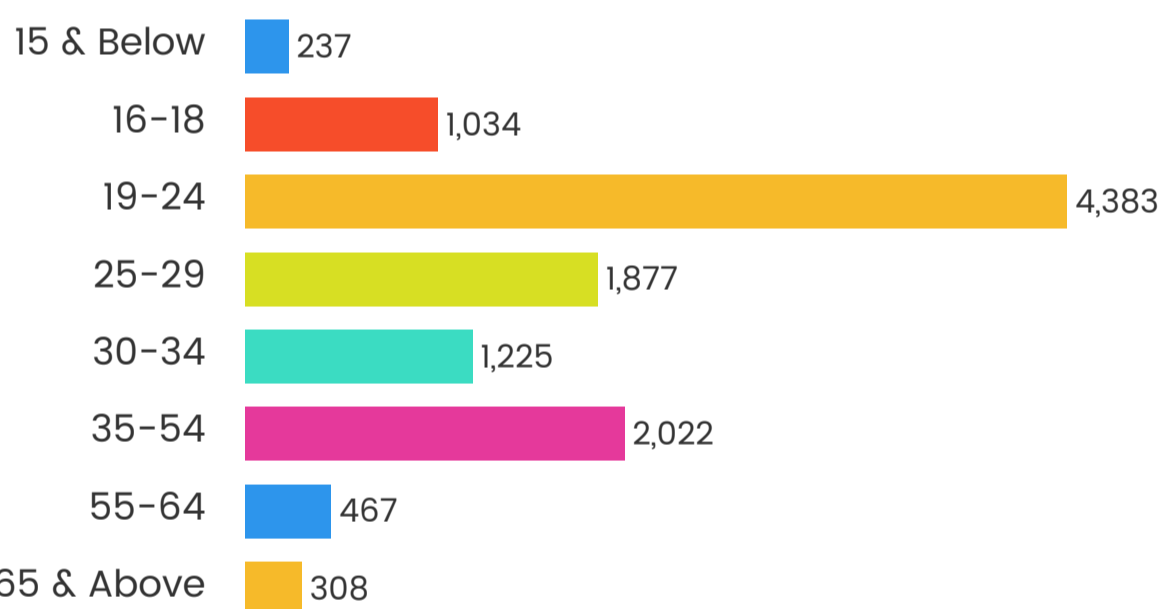

100+

Programs in Liberal Arts,
Sciences, Business, and Career
Technical Education

44

Associate Degree Programs

11,500

Total Students
2016-2017 Academic Year

Male & Female Students

Asian	3,541	30.7%
Black/African American	2,357	20.4%
Hispanic/Latino	2,604	22.5%
Pacific Islander	82	0.7%
Multi-Racial	558	4.8%
White	1,774	15.4%

CA Residents	10,460	90.5%
Out-of-State	486	4.2%
International	605	5.2%

Student Age Range

1,061

Total Degrees Awarded
2016-17 Academic Year

408
Associates of Arts

284
Certificates of Achievement

189
Associates of Science