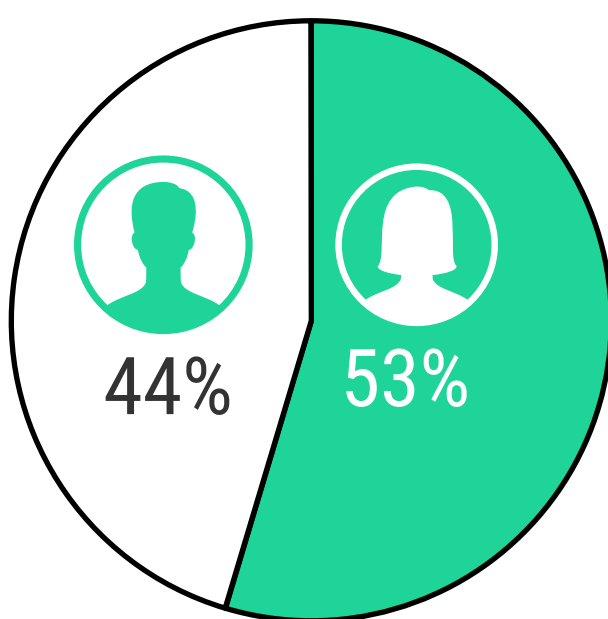

Male & Female Students

Asian	3,541	30.7%
Black/African American	2,357	20.4%
Hispanic/Latino	2,604	22.5%
Pacific Islander	82	0.7%
Multi-Racial	558	4.8%
White	1,774	15.4%

CA Residents	10,460	90.5%
Out-of-State	486	4.2%
International	605	5.2%