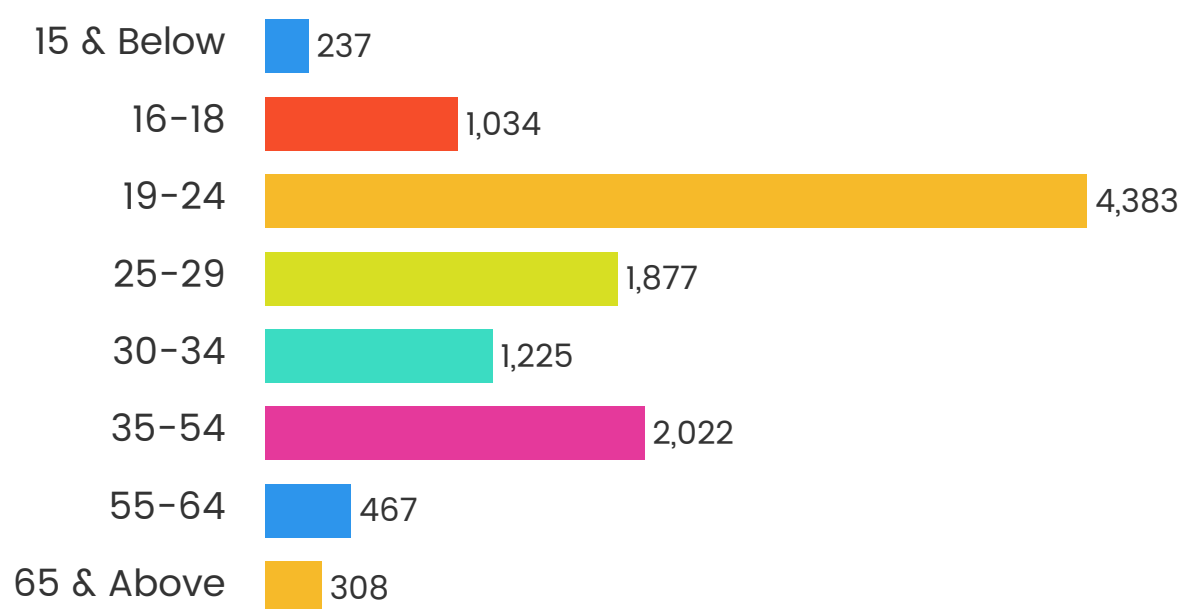

Laney.edu

Founded in 1953

100+

Programs in Liberal Arts,
Sciences, Business, and Career
Technical Education

44

Associate Degree Programs

11,500

Total Students
2016-2017 Academic Year

Male & Female Students

Asian	3,541	30.7%
Black/African American	2,357	20.4%
Hispanic/Latino	2,604	22.5%
Pacific Islander	82	0.7%
Multi-Racial	558	4.8%
White	1,774	15.4%

CA Residents	10,460	90.5%
Out-of-State	486	4.2%
International	605	5.2%

Student Age Range

1,061

Total Degrees Awarded
2016-17 Academic Year

408
Associates of Arts

284
Certificates of Achievement

189
Associates of Science

87
Associates of Science
for Transfer

59
Certificates of Proficiency