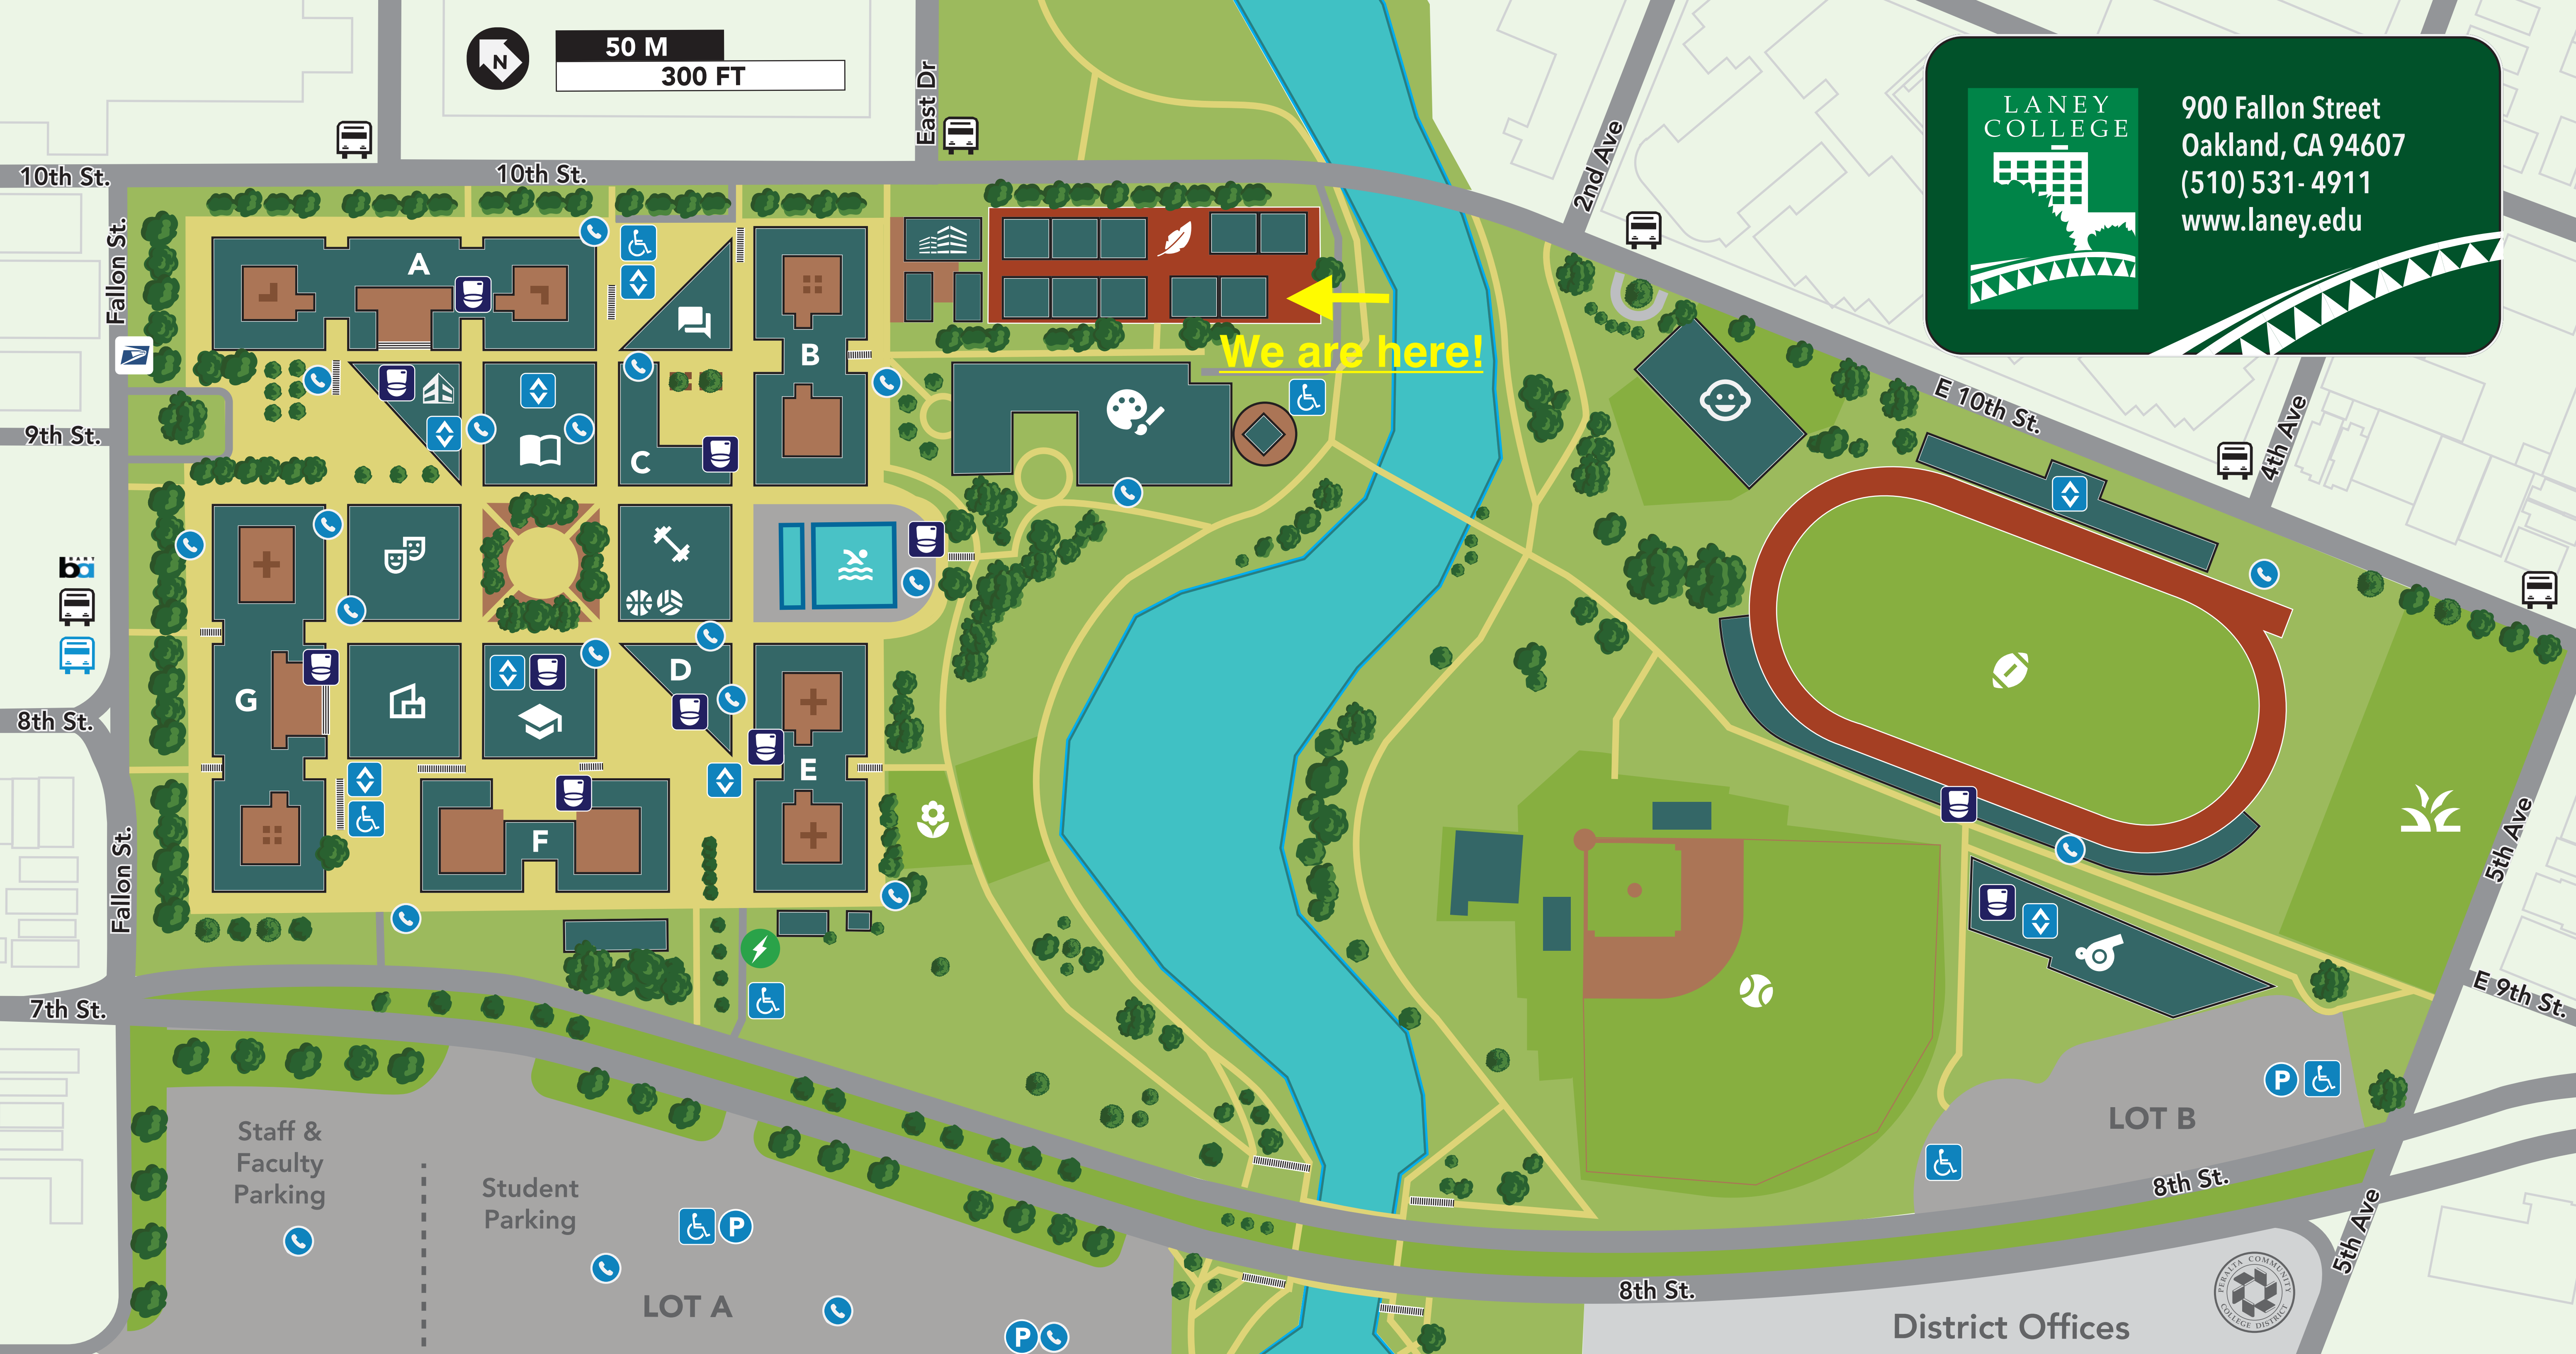

LANEY COLLEGE
 900 Fallon Street
 Oakland, CA 94607
 (510) 531-4911
 www.laney.edu

- | | | | | | |
|--|---|--|--|---|--|
| <p>A COMPLEX Admissions & Records Cashiers Office Financial Aid Office Welcome Center</p> <p>B COMPLEX Writing Center</p> <p>C BUILDING Class Rooms</p> <p>D BUILDING Lecture Hall Classrooms</p> | <p>E COMPLEX Bistro DSPS</p> <p>F COMPLEX Business Lab Technology Center</p> <p>G COMPLEX CIS Lab Math Lab</p> <p>THEATER FabLab Performing Arts Center</p> | <p>LANEY TOWER Art Gallery Business Office Counseling Mail Room Office of the President</p> <p>STUDENT CENTER Bookstore Cafeteria Clubs Veterans Resource Center (VRC) Wellness Center</p> | <p>ART CENTER</p> <p>BASEBALL FIELD</p> <p>B.E.S.T. CENTER</p> <p>CHILDCARE CENTER</p> <p>CONSTRUCTION CANOPY</p> <p>EAGLE VILLAGE</p> <p>FIELD HOUSE</p> | <p>FOOTBALL FIELD</p> <p>FORUM</p> <p>GARDEN</p> <p>GYM</p> <p>LIBRARY</p> <p>MULTIPURPOSE FIELD</p> <p>POOL</p> | <p>AC Transit Lines: 62, 96</p> <p>AC Transit Lines: 18, 88 (next to BART)</p> <p>Evgo Charging Station</p> <p>Lake Merritt BART Station</p> <p>Stairways</p> <p>USPS Mailbox</p> <p>Accessible Elevators</p> <p>Accessible Parking</p> <p>All Gender Restrooms</p> <p>Blue Phones (Emergencies)</p> <p>Permit Parking Machines</p> |
|--|---|--|--|---|--|