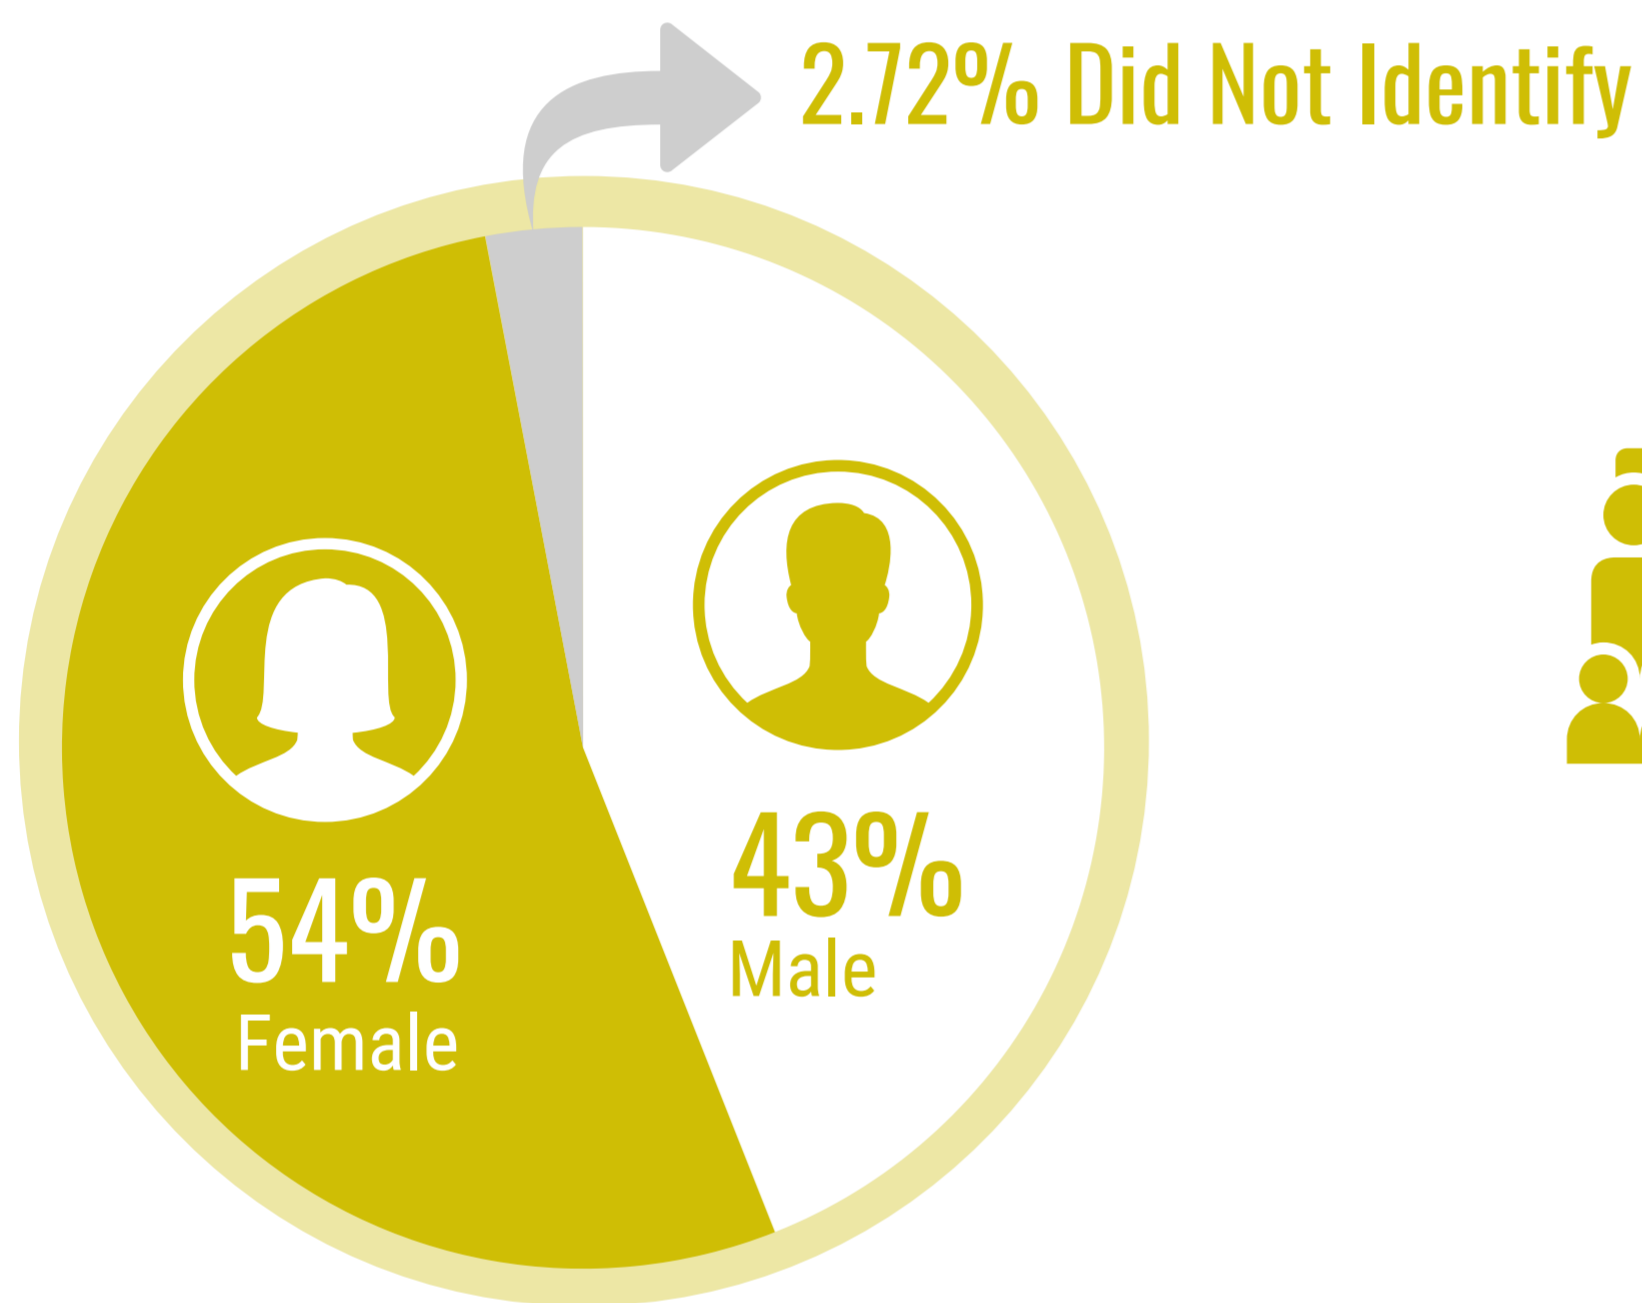

44

Associate Degree Programs

Including 15 Associate Degrees for Transfer

Gender Identity

16,543

Total Students

2017-2018 Academic Year

Ethnicity