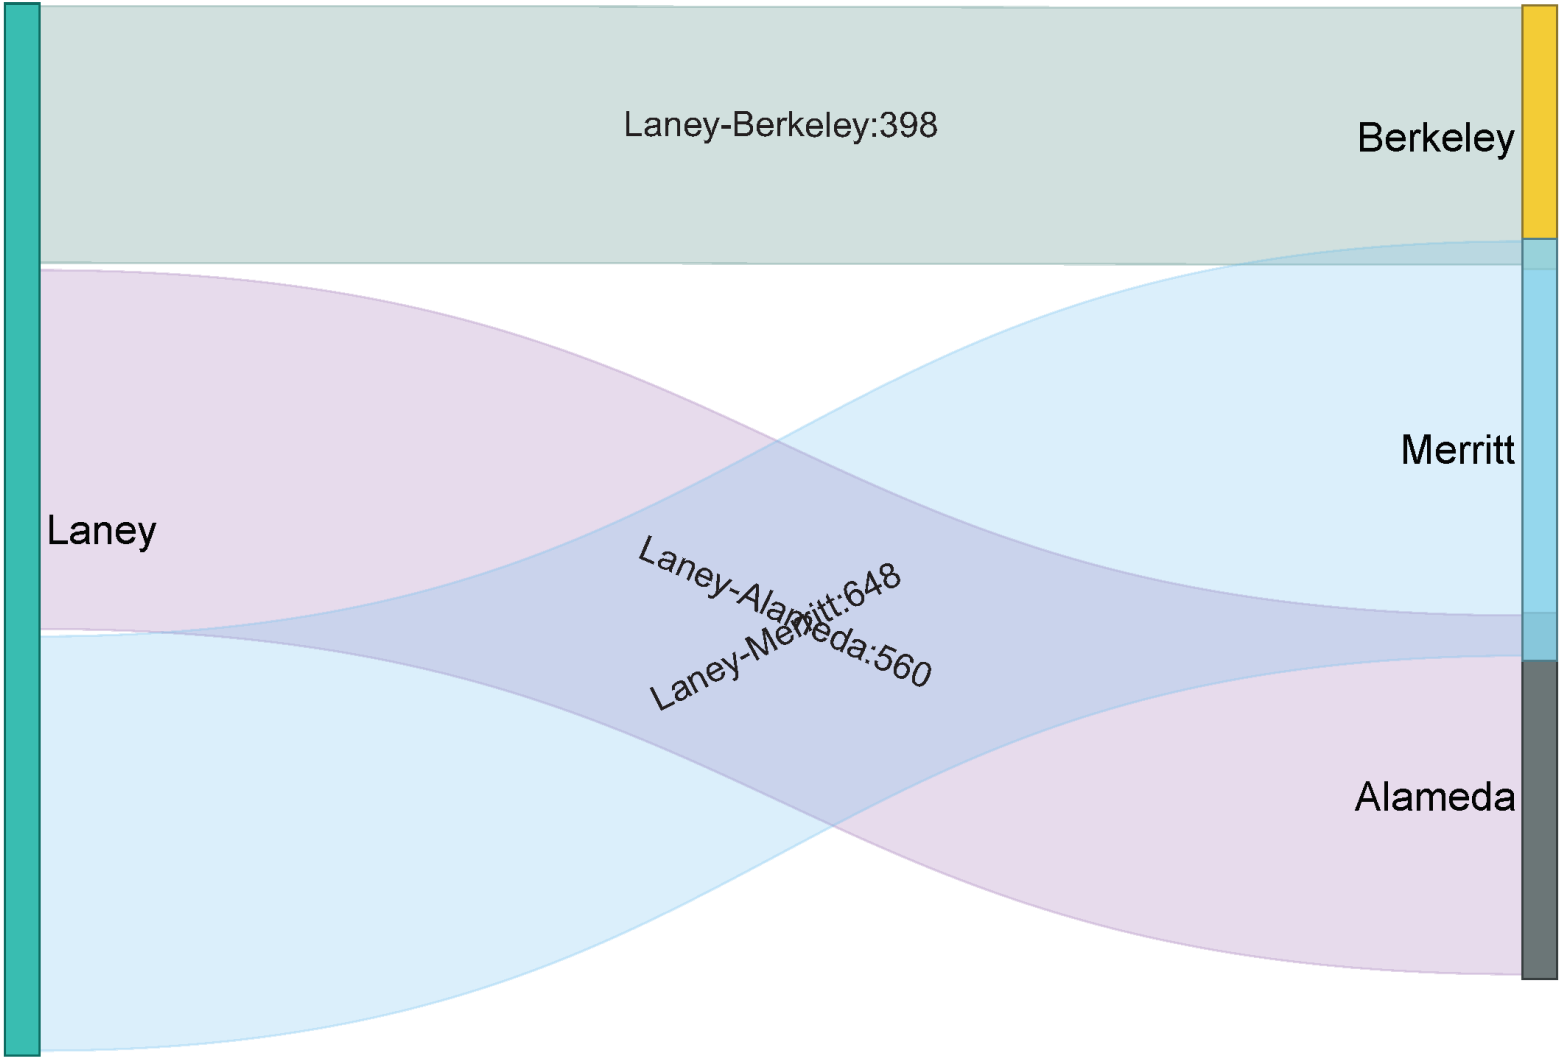

100% online

Outflow-Day

2588
Headcount

Time of Day
▲

DAY

EVENING

DE Type
▼

51% or more online

50% or less online

100% online

Outflow-Evening

1606

Headcount

Time of Day

DAY

EVENING

DE Type

51% or more online

50% or less online

100% online

Outflow-DE 51%+

473
Headcount

Time of Day
▲

DAY

EVENING

DE Type
▼

51% or more online

50% or less online

100% online

Outflow-DE 100%

738
Headcount

Time of Day
▲
DAY
EVENING