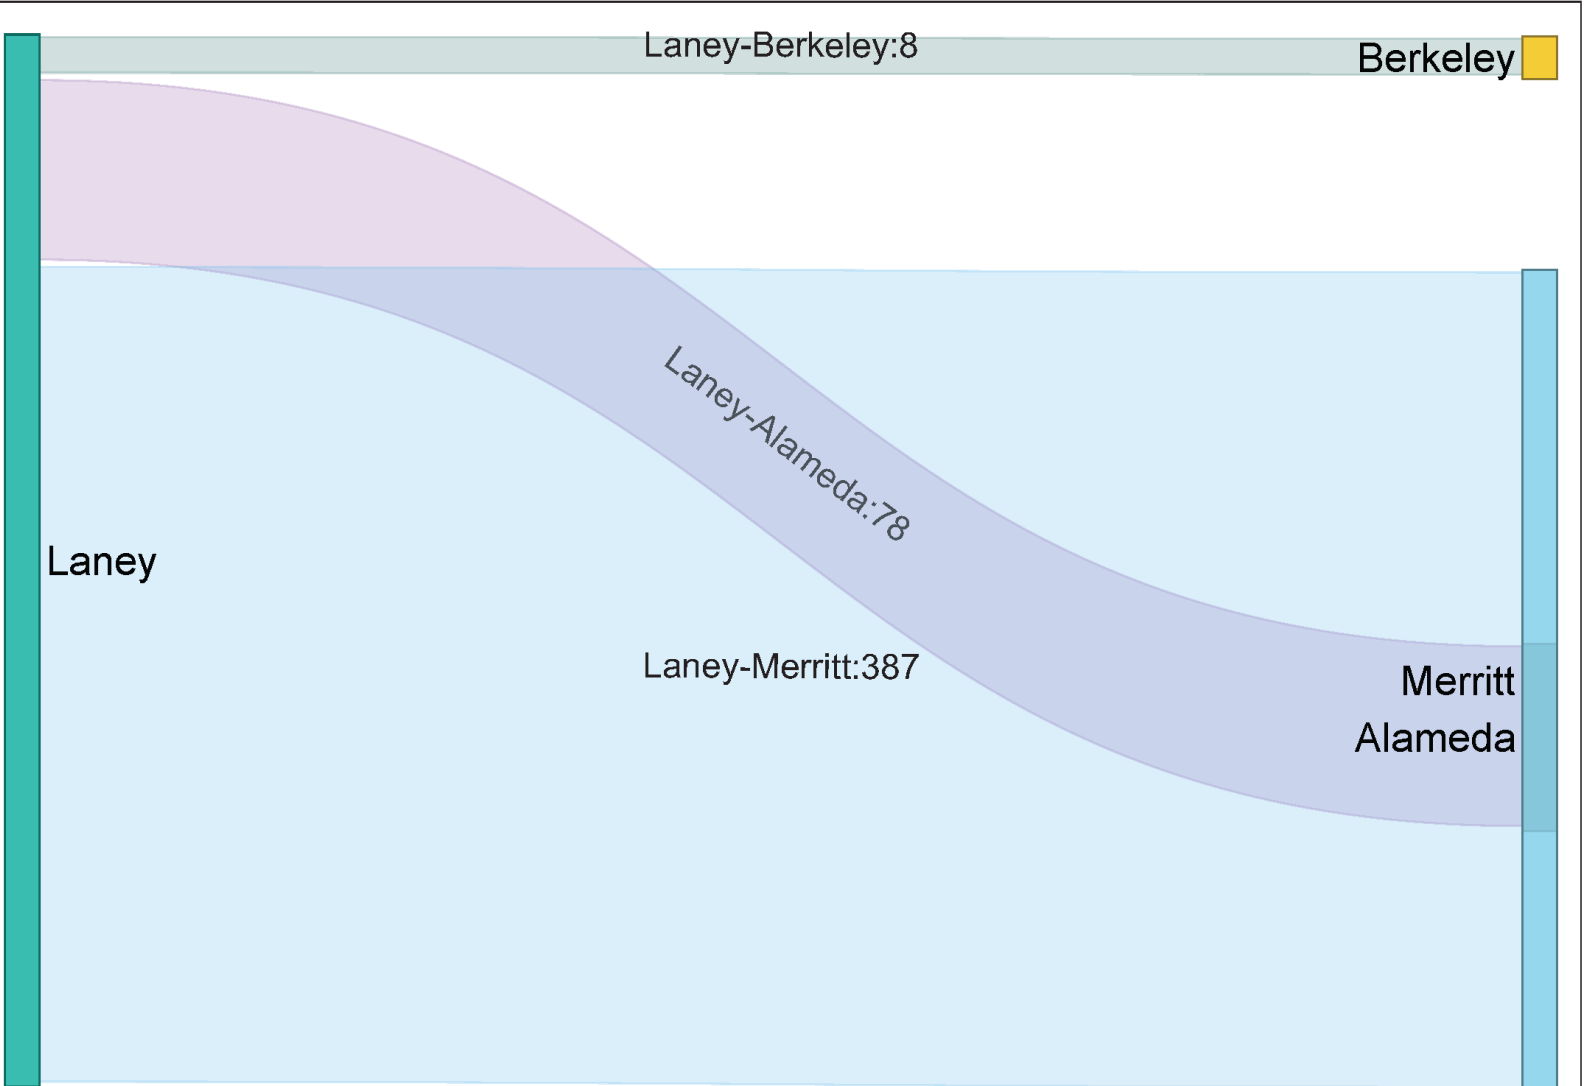

50% or less online

100% online

Outflow-Evening

1606

Headcount

Time of Day

DAY

EVENING

DE Type

51% or more online

50% or less online

100% online

Outflow-DE 51%+

473
Headcount

Time of Day
▲

DAY

EVENING

DE Type
▼

51% or more online

50% or less online

100% online

Outflow-DE 100%

738
Headcount

Time of Day
▲
DAY
EVENING

DE Type
▼
51% or more online
50% or less online
100% online

Outflow-DE 50% or Less

111
Headcount

Time of Day
▲
DAY
EVENING

DE Type
▼
51% or more online
50% or less online
100% online