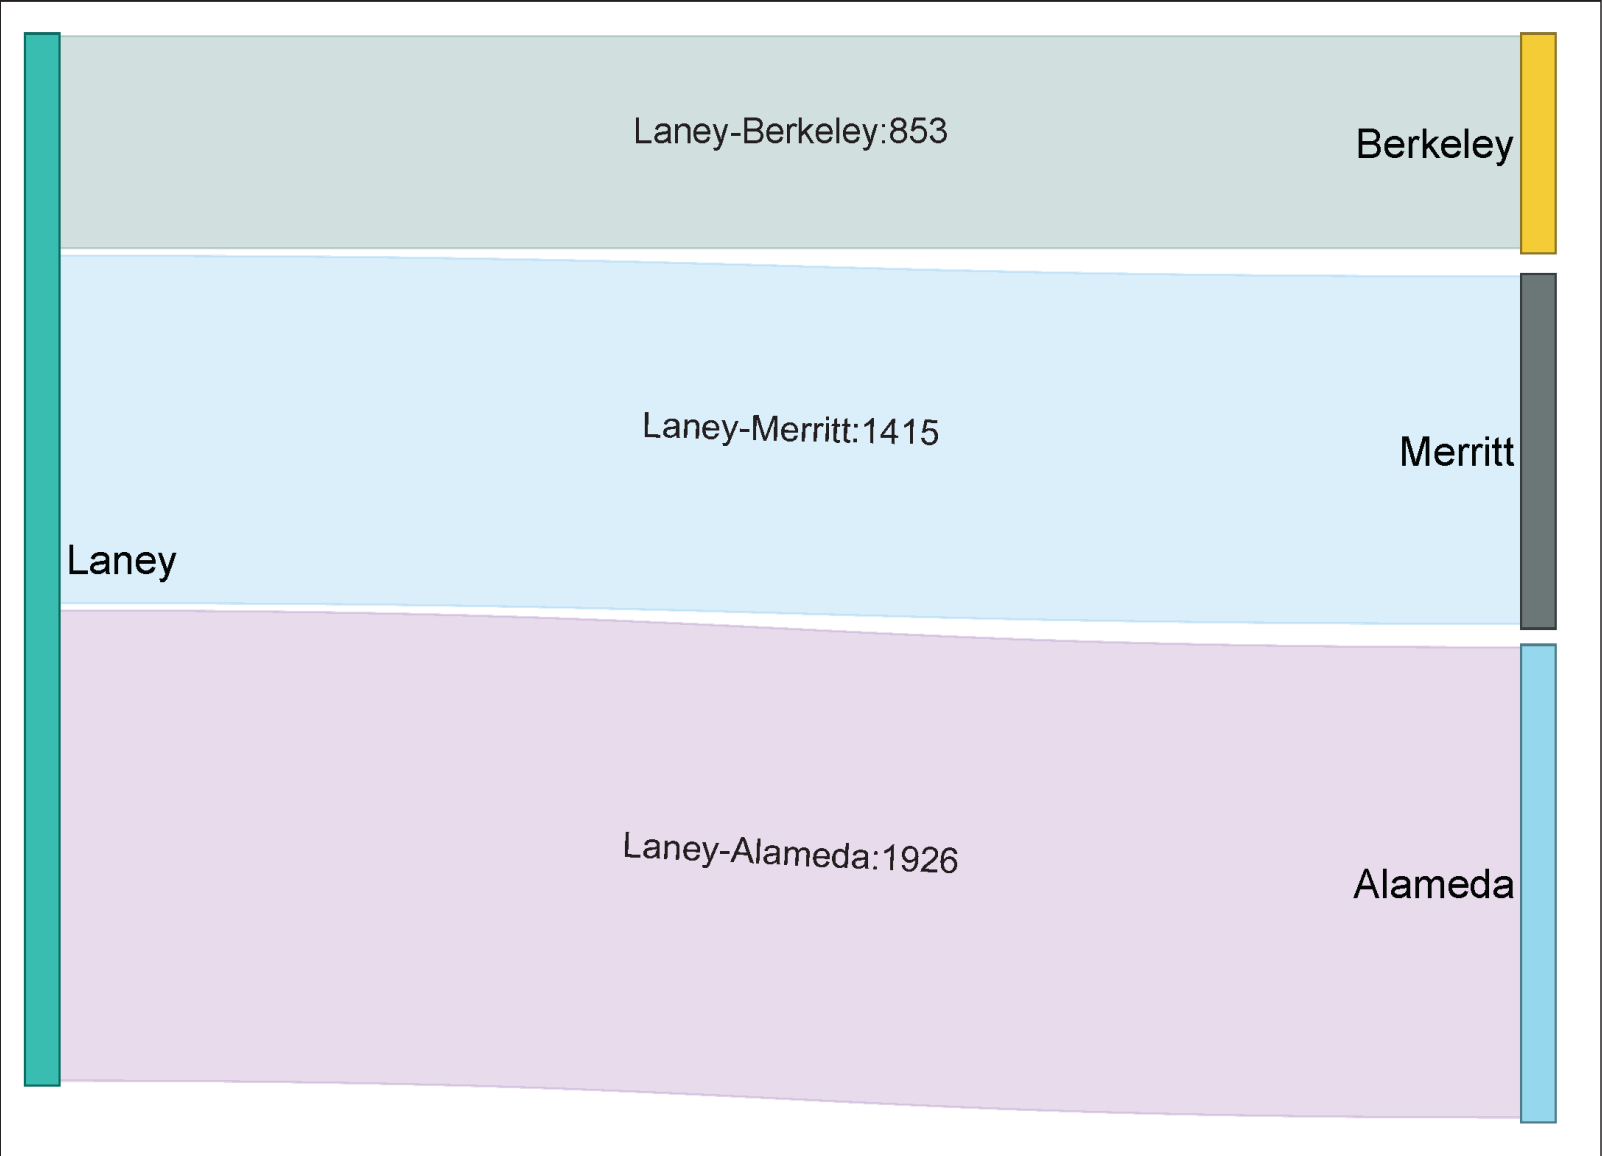

Outflow - Fall 17

4194
Headcount

Time of Day
▲

DAY

EVENING

DE Type
▼

51% or more online

50% or less online

100% online

Outflow-Day

2588
Headcount

Time of Day
▲

DAY

EVENING

DE Type
▼

51% or more online

50% or less online

100% online

Outflow-Evening

1606

Headcount

Time of Day

DAY

EVENING