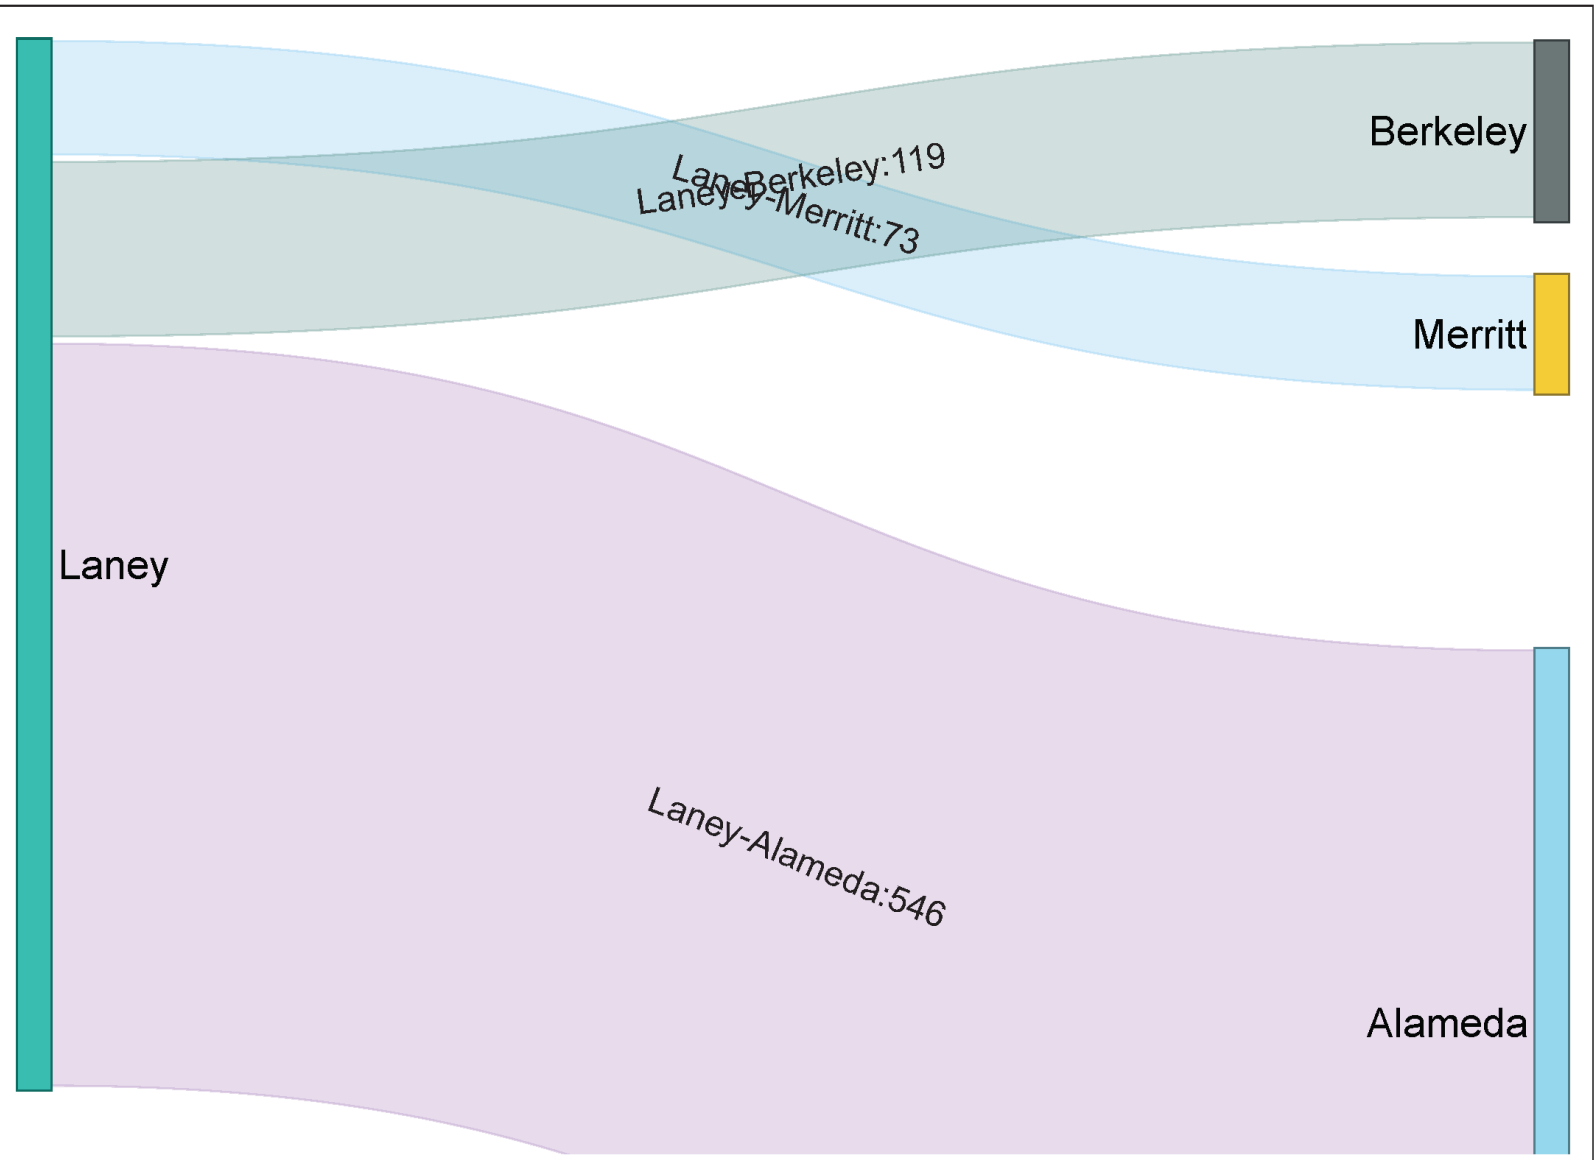

DE Type

51% or more online

50% or less online

100% online

Outflow-DE 51%+

473
Headcount

Time of Day
▲

DAY

EVENING

DE Type
▼

51% or more online

50% or less online

100% online

Outflow-DE 100%

738
Headcount

Time of Day
▲
DAY
EVENING

DE Type
▼
51% or more online
50% or less online
100% online

Outflow-DE 50% or Less

111
Headcount

Time of Day
▲
DAY
EVENING

DE Type
▼
51% or more online
50% or less online
100% online