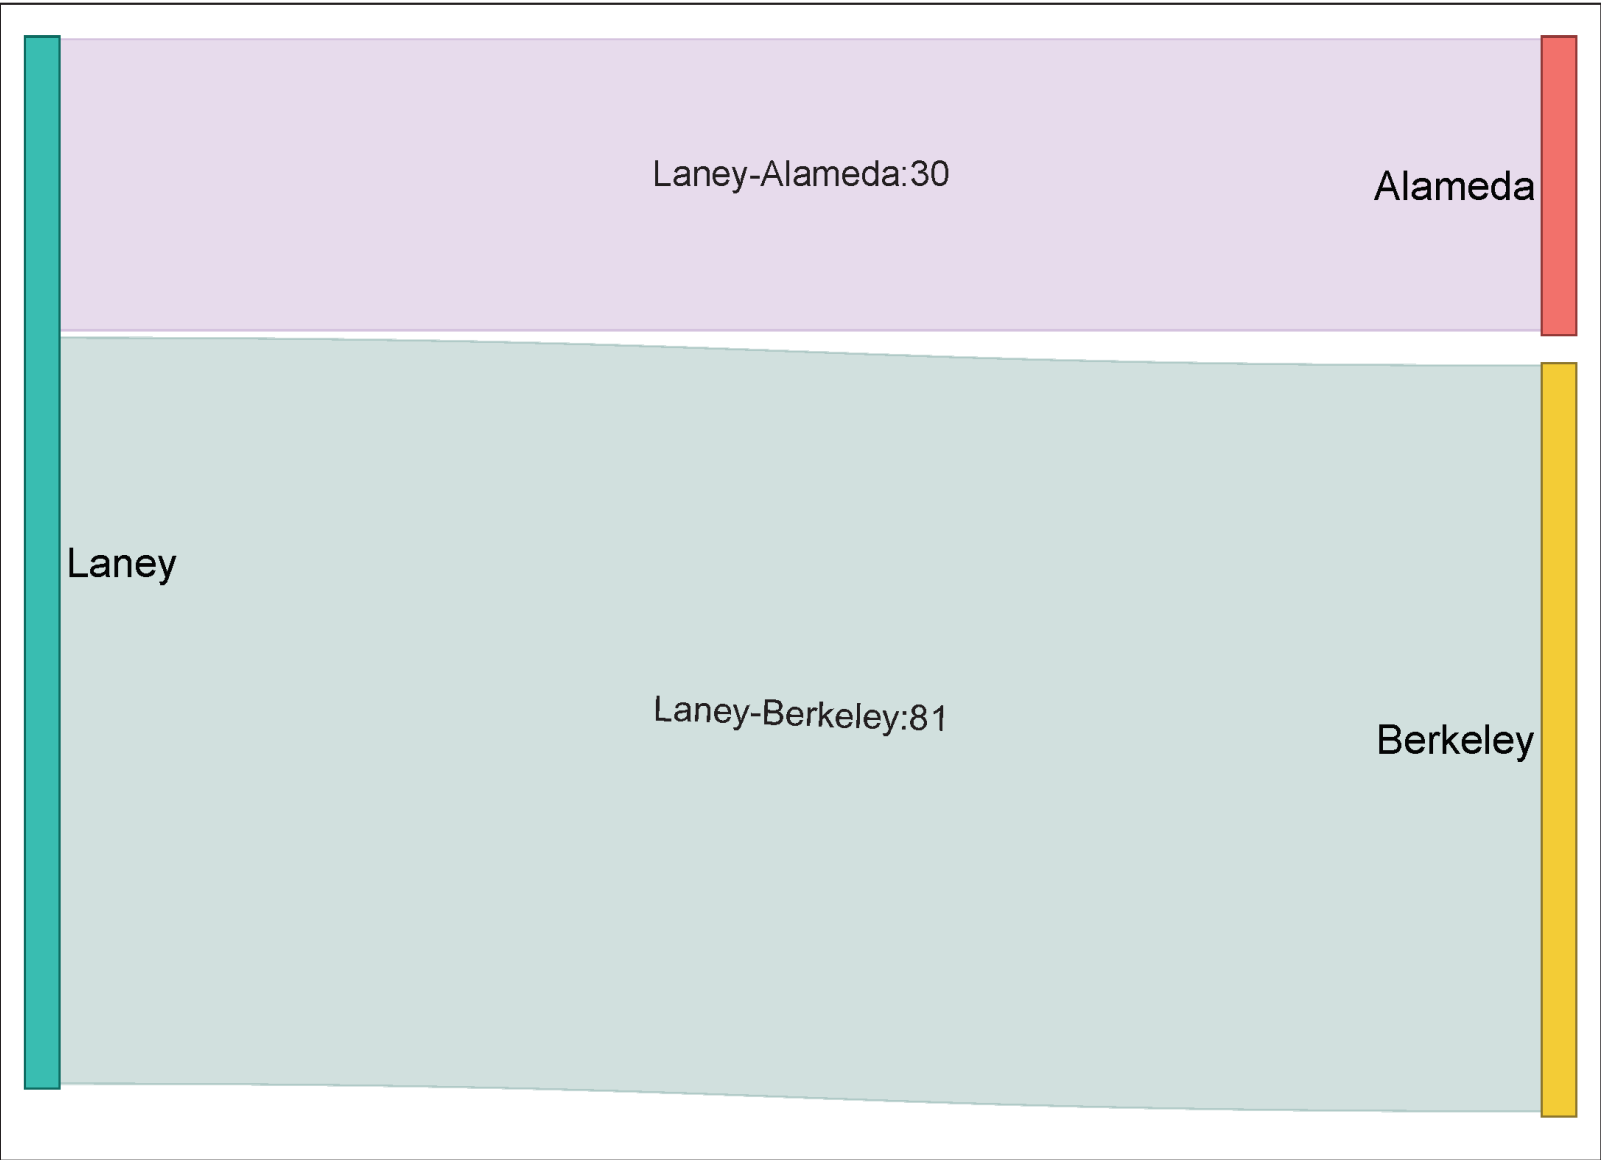

EVENING

DE Type
▼

51% or more online

50% or less online

100% online

Outflow-DE 100%

738
Headcount

Time of Day
▲
DAY
EVENING

DE Type
▼
51% or more online
50% or less online
100% online

Outflow-DE 50% or Less

111
Headcount

Time of Day
▲
DAY
EVENING

DE Type
▼
51% or more online
50% or less online
100% online