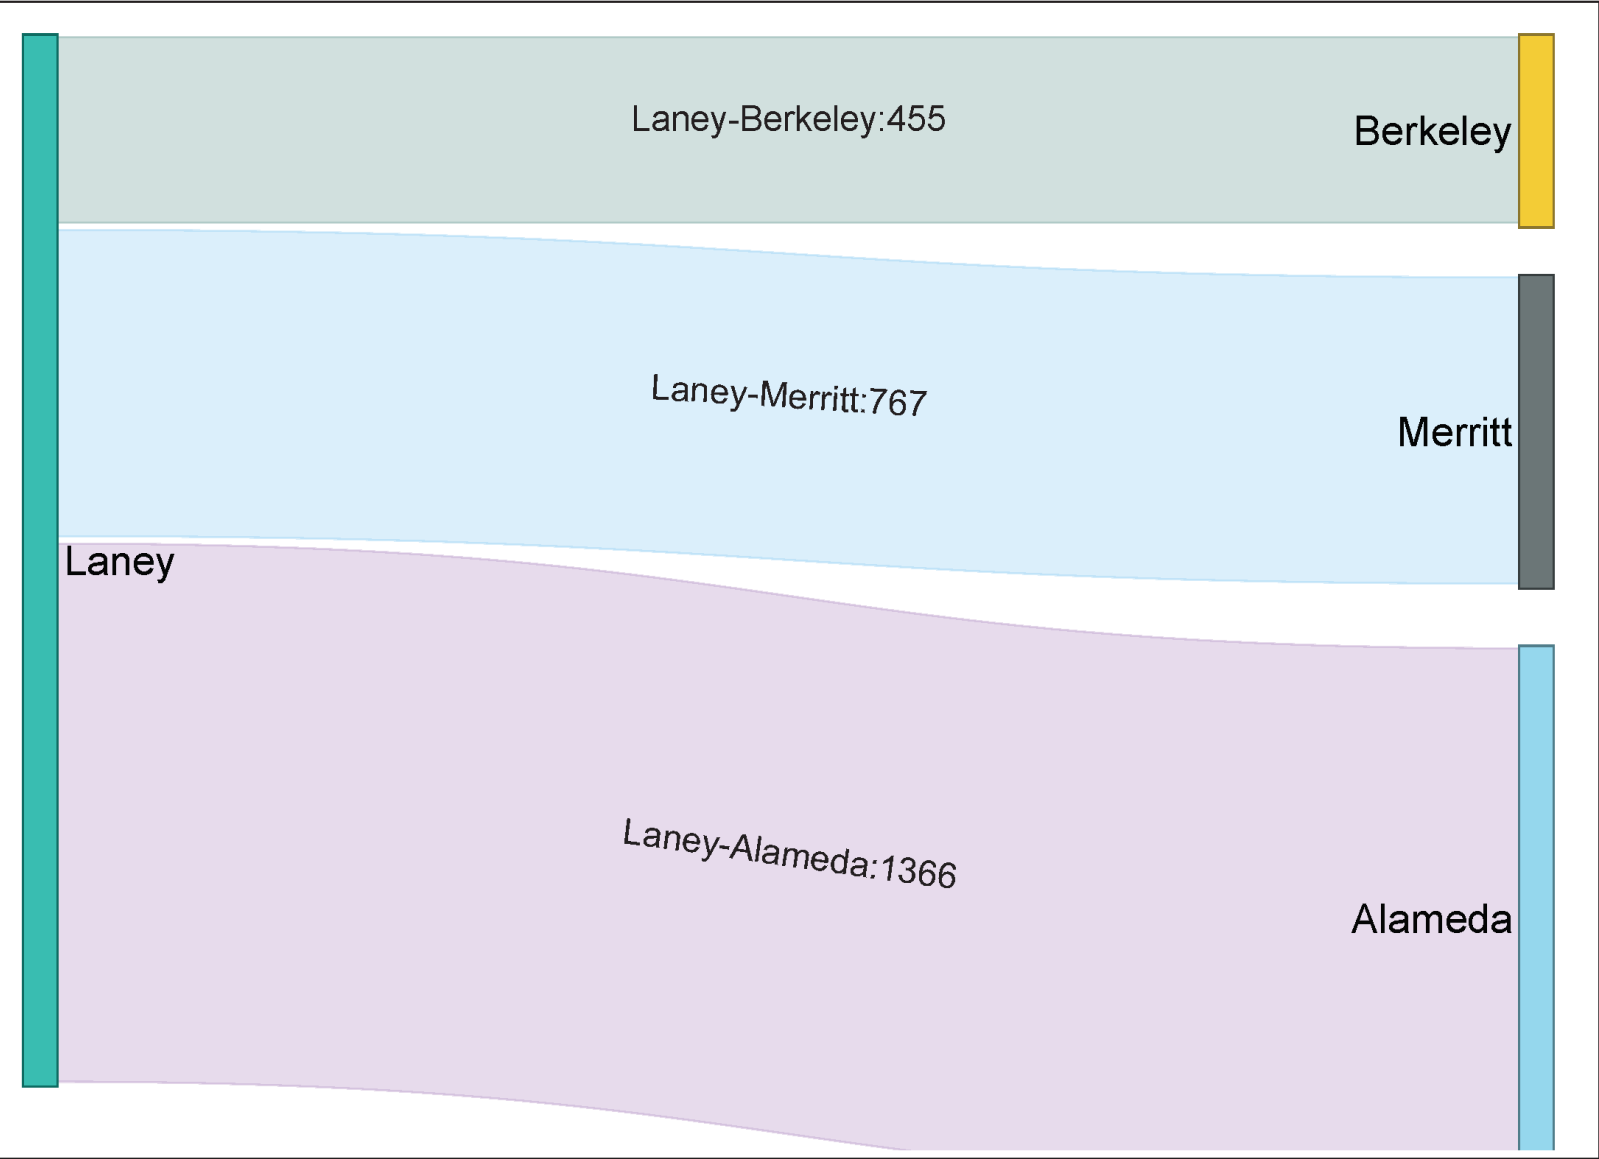

Outflow - Fall 17

4194
Headcount

Time of Day
▲

DAY

EVENING

DE Type
▼

51% or more online

50% or less online

100% online

Outflow-Day

2588
Headcount

Time of Day
▲

DAY

EVENING

DE Type
▼

51% or more online

50% or less online

100% online

Outflow-Evening

1606

Headcount

Time of Day

DAY

EVENING