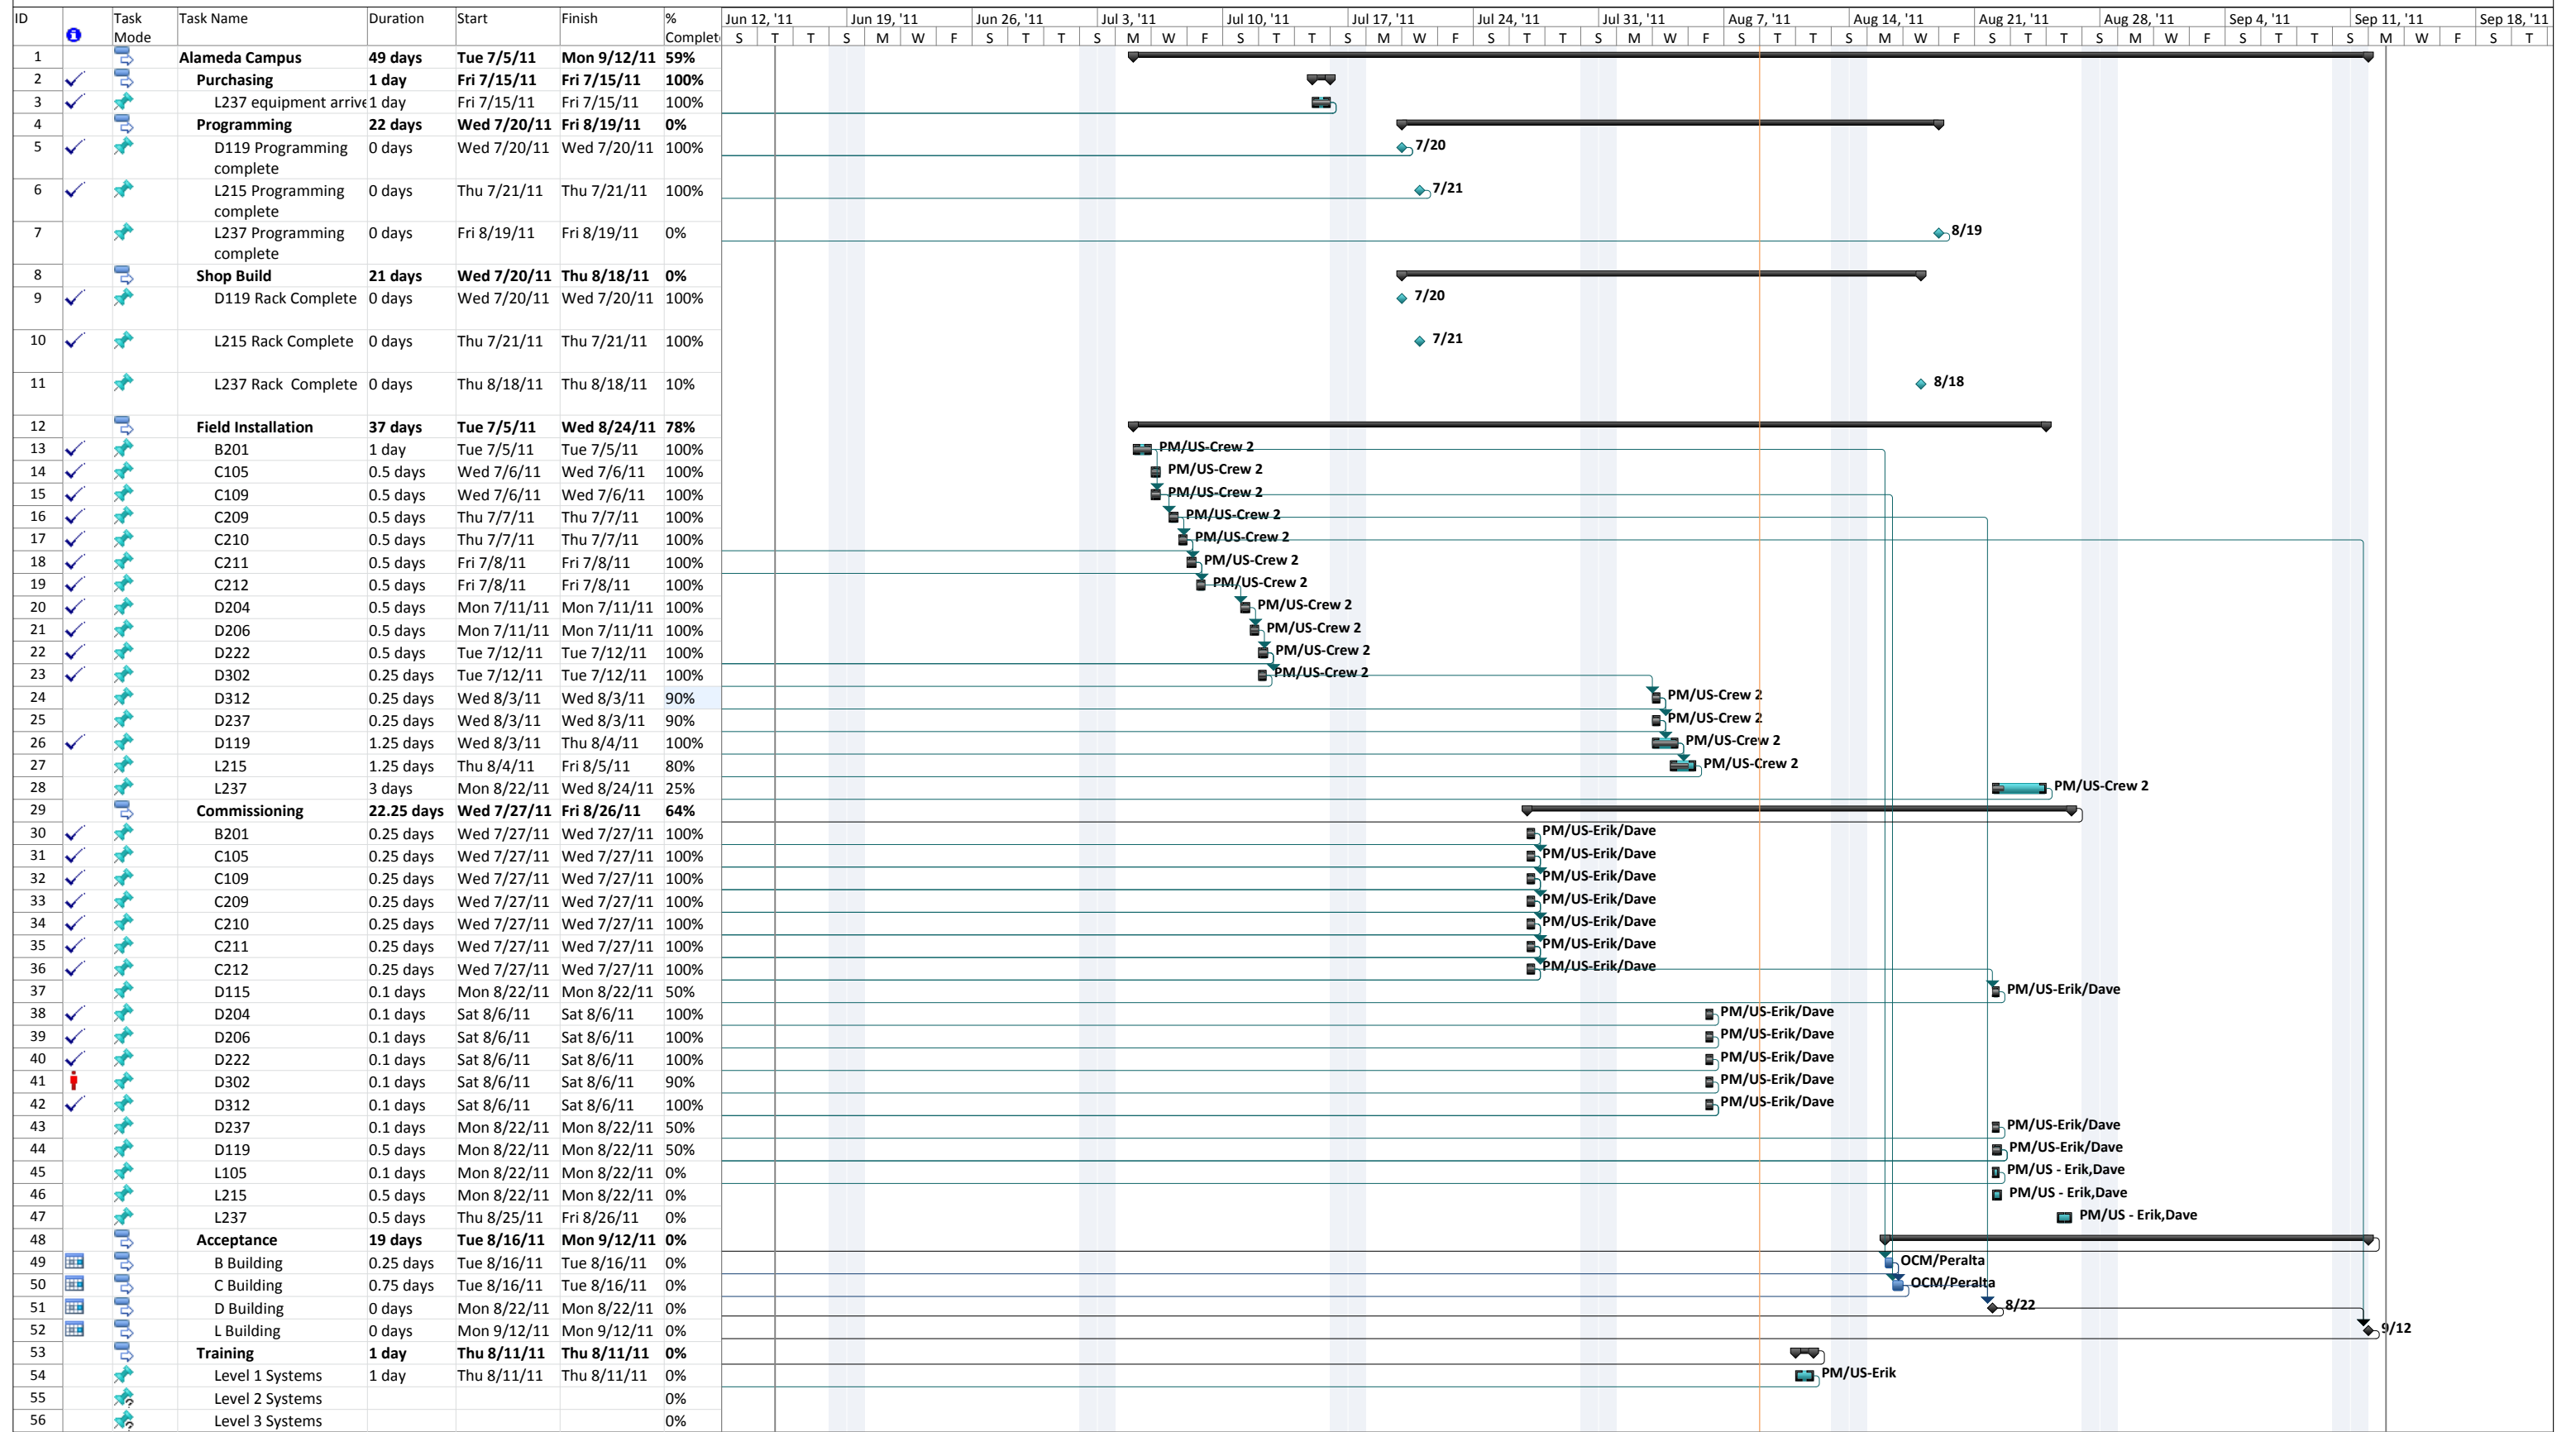

PCCD Smart Classroom Schedule

Project: 110624_Alameda Schedu
Date: Tue 8/9/11

Task		Summary		External Milestone		Inactive Summary		Manual Summary Rollup		Finish-only
Split		Project Summary		Inactive Task		Manual Task		Manual Summary		Deadline
Milestone		External Tasks		Inactive Milestone		Duration-only		Start-only		Progress

PCCD Smart Classroom Schedule

Project: 110624_Alameda Schedu
Date: Tue 8/9/11

Task		Summary		External Milestone		Inactive Summary		Manual Task		Manual Summary		Finish-only	
Split		Project Summary		Inactive Task		Manual Task		Duration-only		Start-only		Deadline	
Milestone		External Tasks		Inactive Milestone		Duration-only		Duration-only		Start-only		Progress	