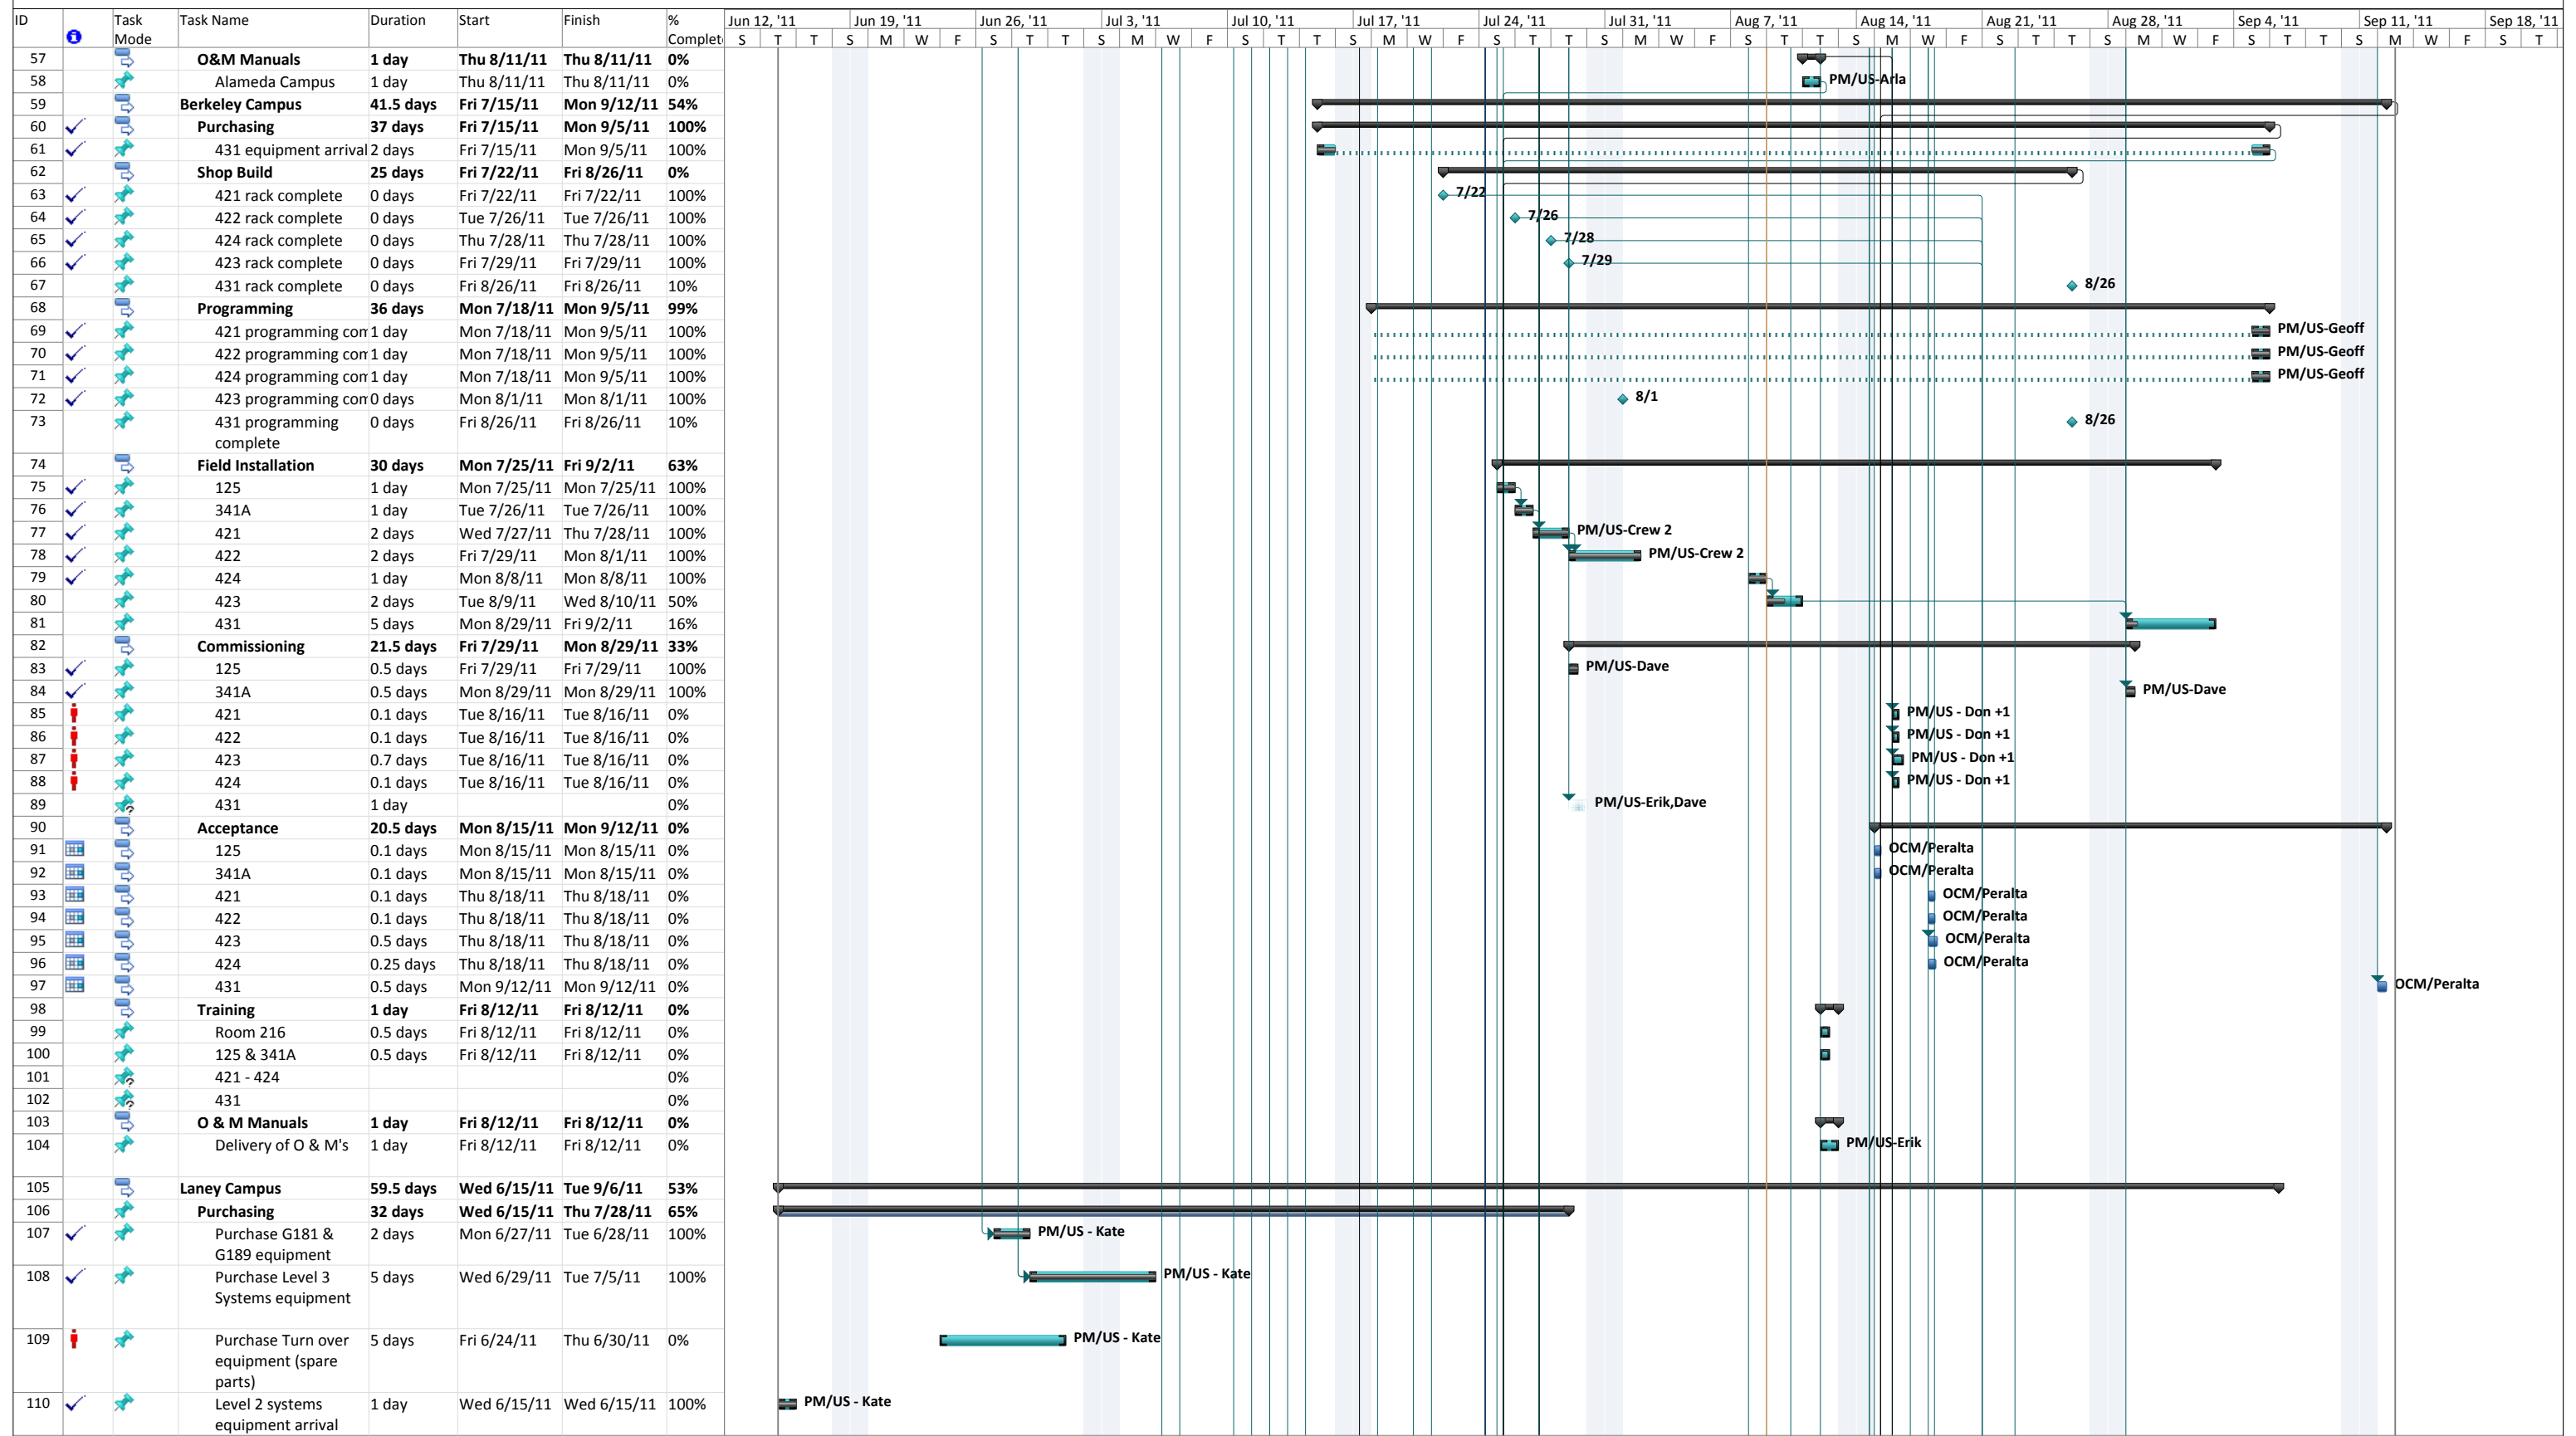

PCCD Smart Classroom Schedule

Project: 110624_Alameda Schedu
Date: Tue 8/9/11

Task		Summary		External Milestone		Inactive Summary		Manual Summary Rollup		Finish-only
Split		Project Summary		Inactive Task		Manual Task		Manual Summary		Deadline
Milestone		External Tasks		Inactive Milestone		Duration-only		Start-only		Progress

PCCD Smart Classroom Schedule

Project: 110624_Alameda Schedu
Date: Tue 8/9/11

Task		Summary		External Milestone		Inactive Summary		Manual Task		Manual Summary		Finish-only	
Split		Project Summary		Inactive Task		Manual Task		Duration-only		Start-only		Deadline	
Milestone		External Tasks		Inactive Milestone		Duration-only		Duration-only		Start-only		Progress	