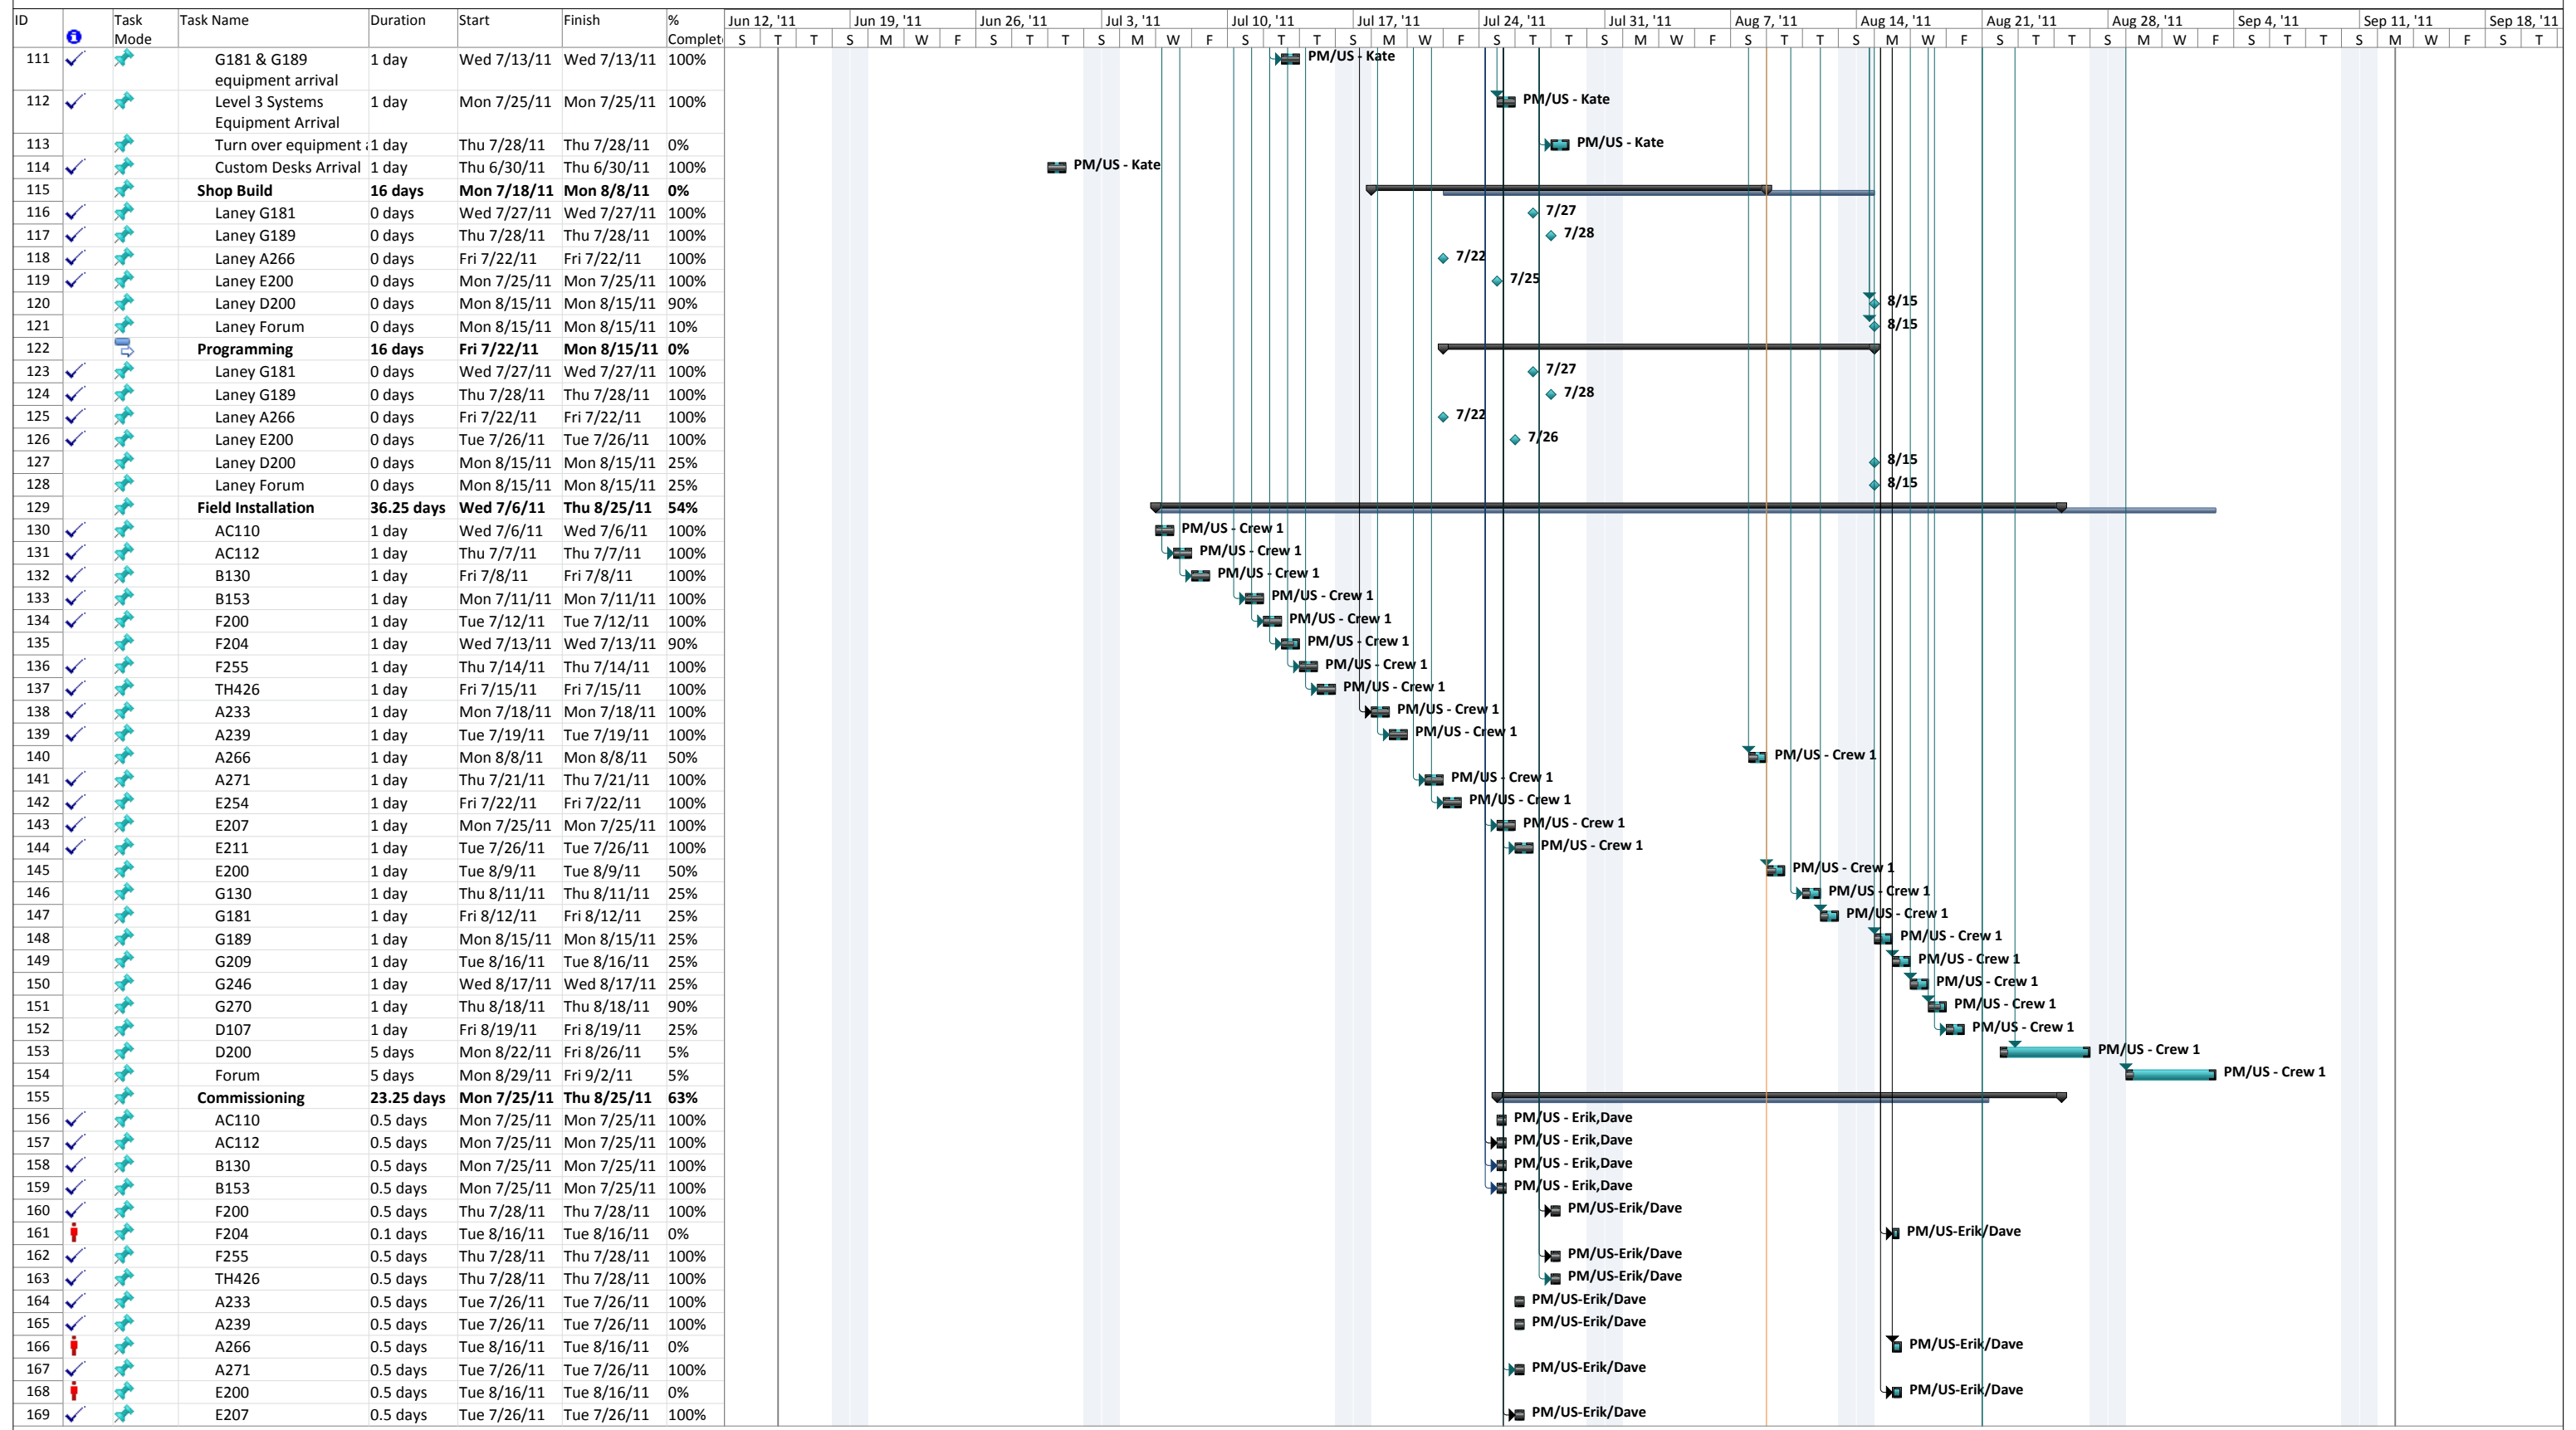

PCCD Smart Classroom Schedule

Project: 110624_Alameda Schedu
Date: Tue 8/9/11

Task		Summary		External Milestone		Inactive Summary		Manual Summary Rollup		Finish-only
Split		Project Summary		Inactive Task		Manual Task		Manual Summary		Deadline
Milestone		External Tasks		Inactive Milestone		Duration-only		Start-only		Progress

PCCD Smart Classroom Schedule

Project: 110624_Alameda Schedu
Date: Tue 8/9/11

Task		Summary		External Milestone		Inactive Summary		Manual Task		Manual Summary		Finish-only	
Split		Project Summary		Inactive Task		Manual Task		Duration-only		Start-only		Deadline	
Milestone		External Tasks		Inactive Milestone		Duration-only		Duration-only		Start-only		Progress	