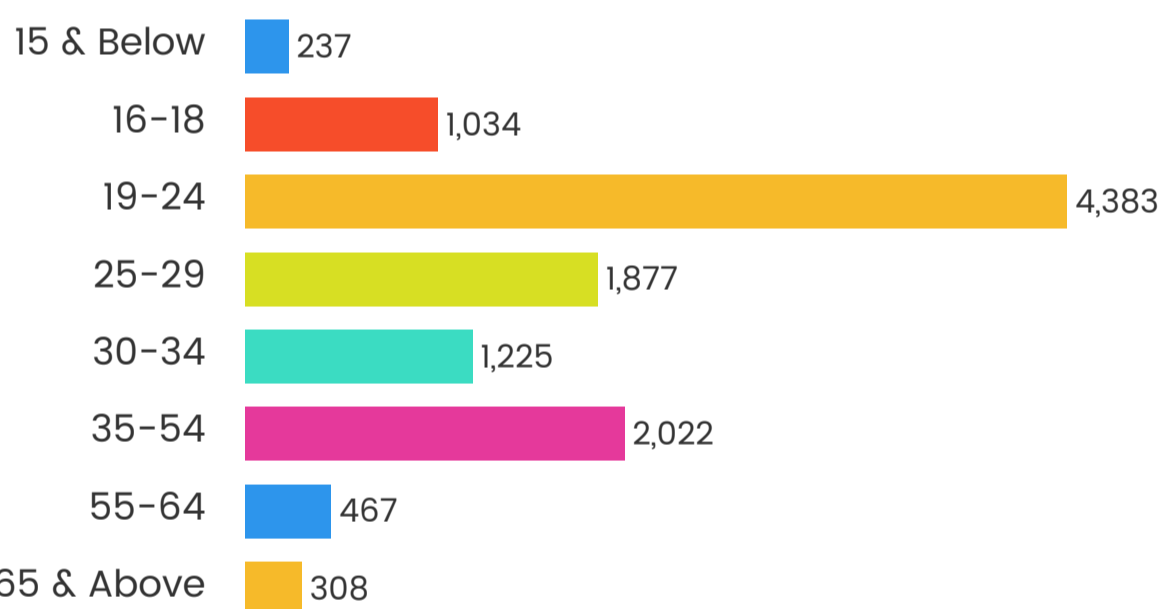

Student Age Range

1,061

Total Degrees Awarded
2016-17 Academic Year

408
Associates of Arts

284
Certificates of Achievement

189
Associates of Science

87
Associates of Science
for Transfer

59
Certificates of Proficiency

34
Associates of Arts
for Transfer

400+

Full Time & Part Time Faculty