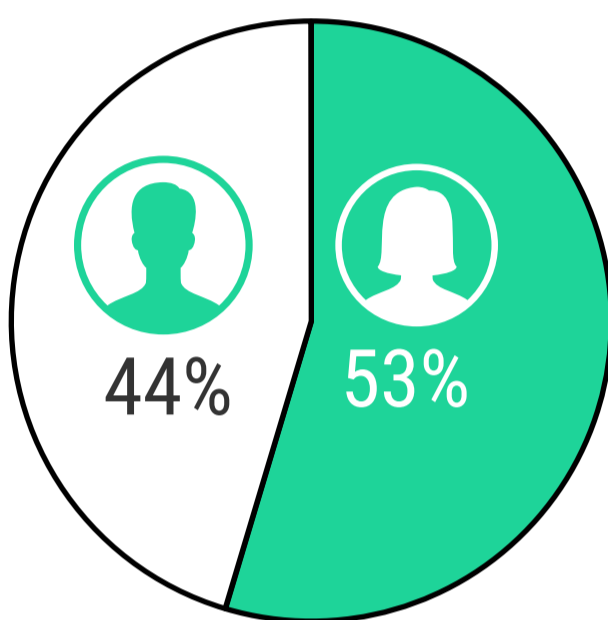

# 11,500

**Total Students**  
2016-2017 Academic Year

**Male & Female Students**

Asian	3,541	30.7%
Black/African American	2,357	20.4%
Hispanic/Latino	2,604	22.5%
Pacific Islander	82	0.7%
Multi-Racial	558	4.8%
White	1,774	15.4%