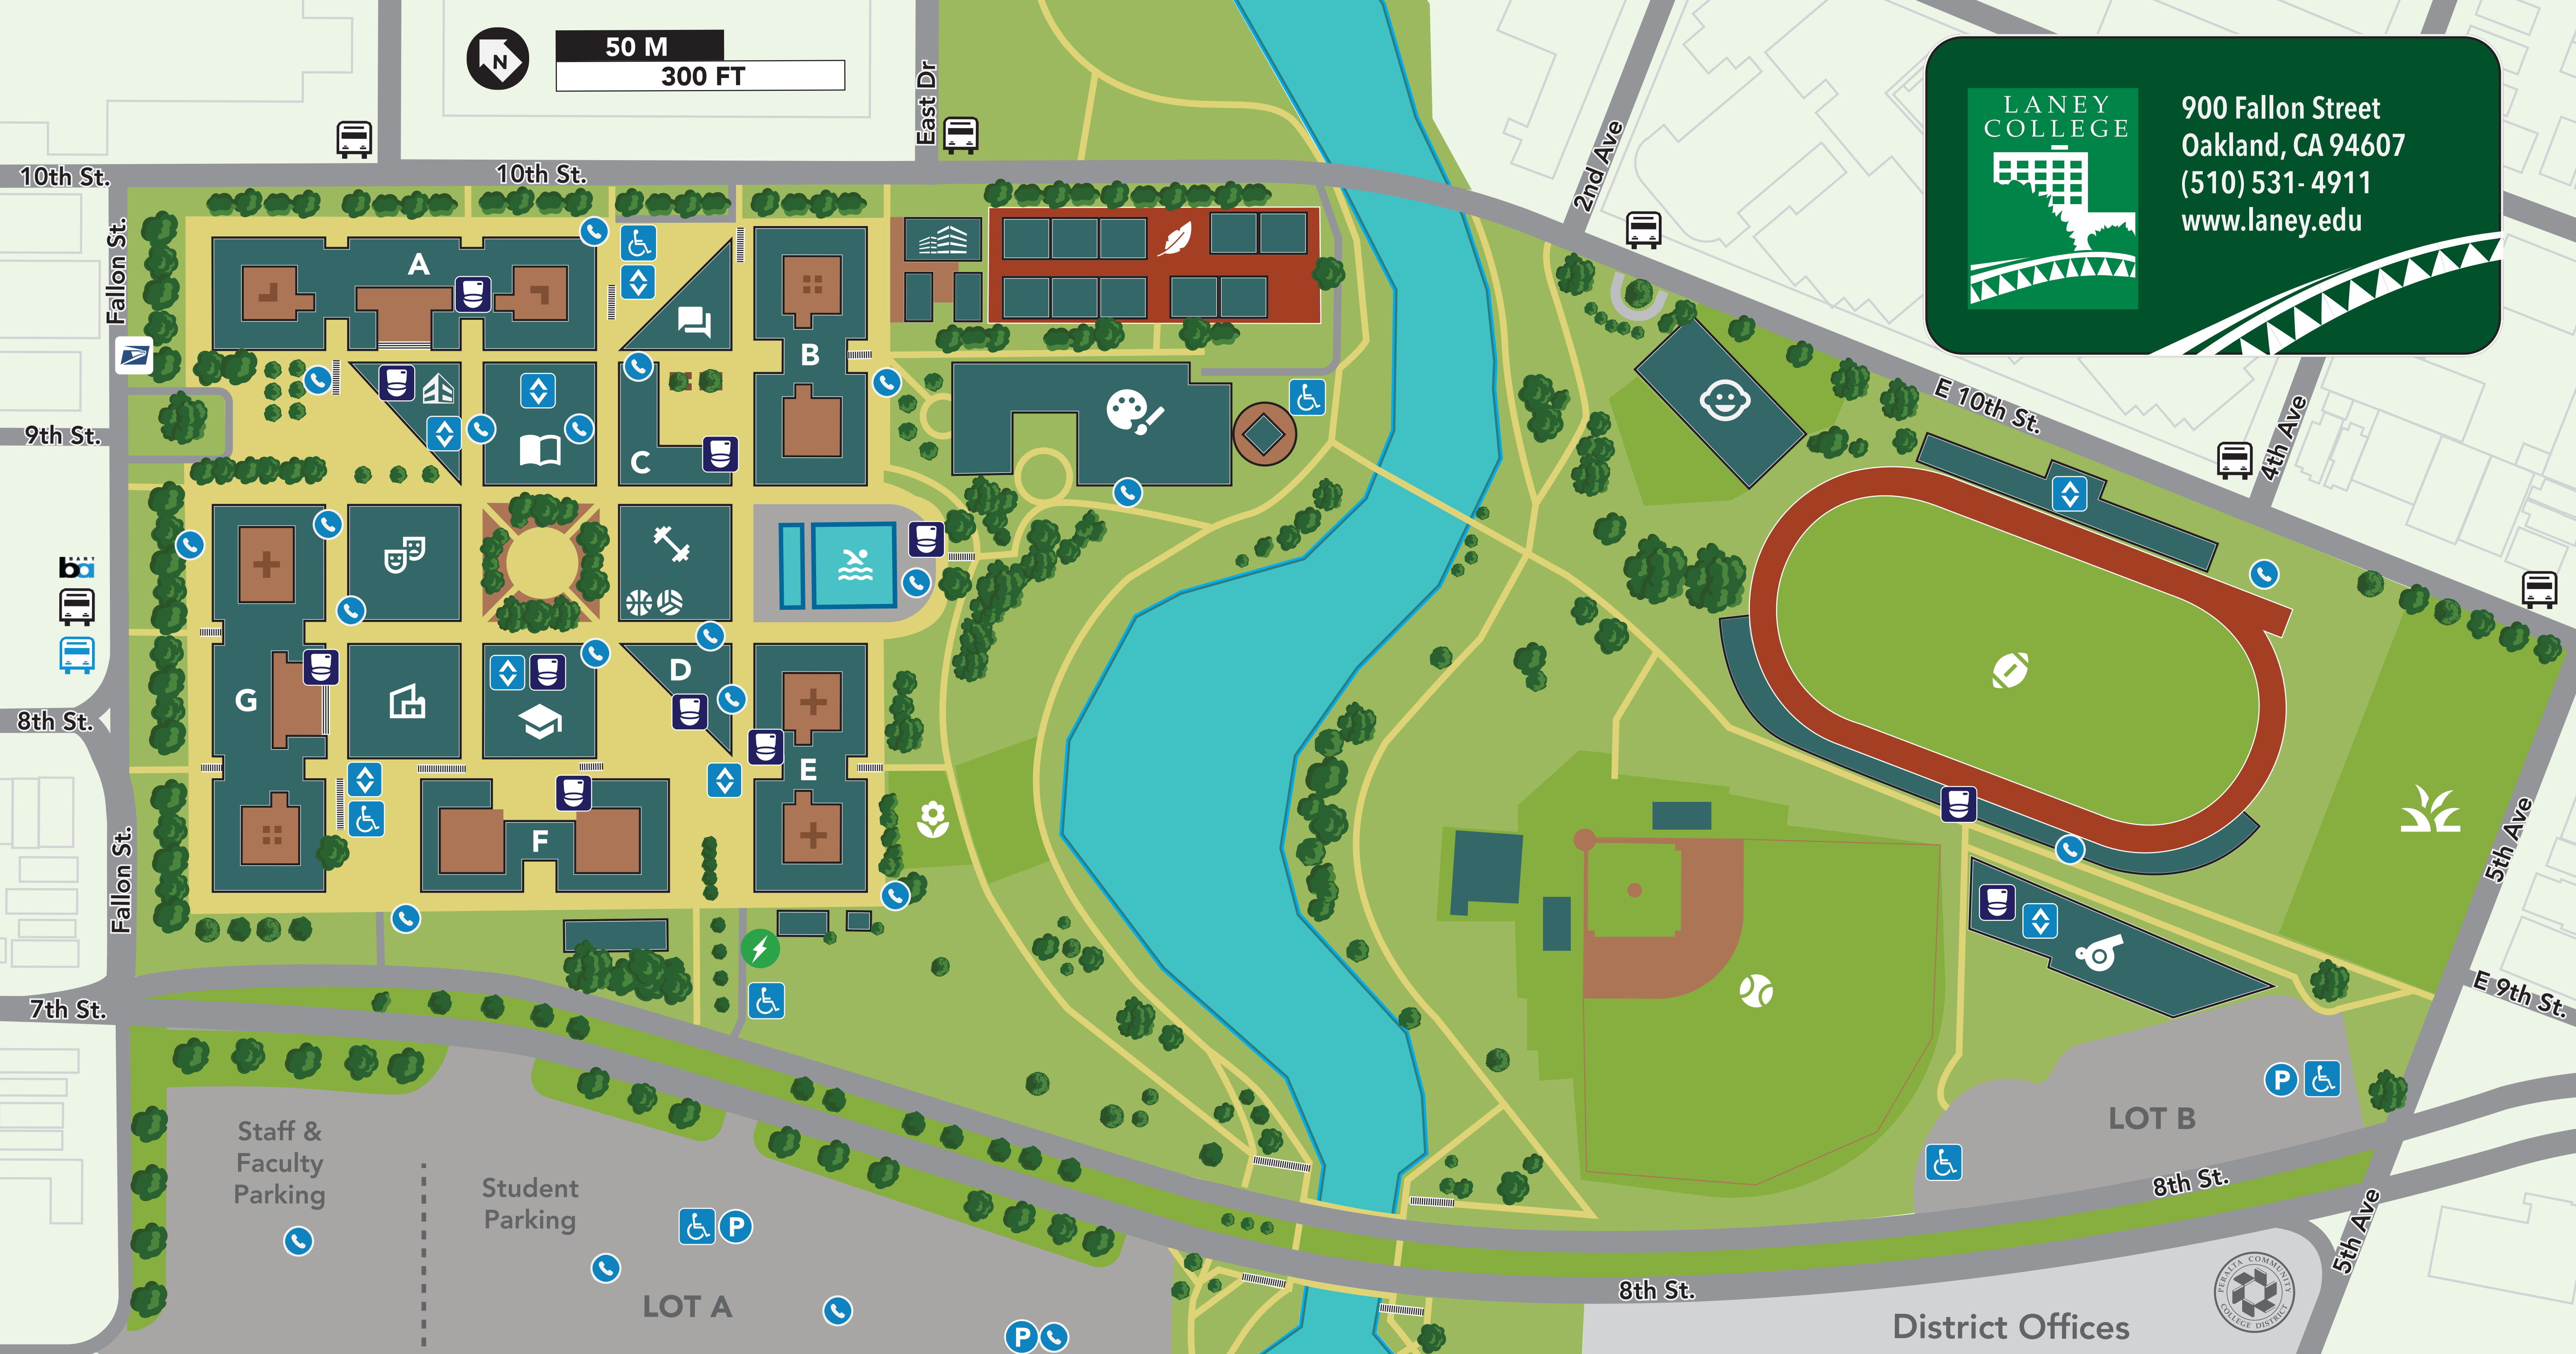

LANEY COLLEGE
 900 Fallon Street
 Oakland, CA 94607
 (510) 531-4911
 www.laney.edu

- | | | | | | |
|--|---|--|--|---|--|
| <p>A COMPLEX
 Admissions & Records
 Cashiers Office
 Financial Aid Office
 Welcome Center</p> <p>B COMPLEX
 Writing Center</p> <p>C BUILDING
 Class Rooms</p> <p>D BUILDING
 Lecture Hall Classrooms</p> | <p>E COMPLEX
 Bistro
 DSPS</p> <p>F COMPLEX
 Business Lab
 Technology Center</p> <p>G COMPLEX
 CIS Lab
 Math Lab</p> <p>THEATER
 FabLab
 Performing Arts Center</p> | <p>LANEY TOWER
 Art Gallery
 Business Office
 Counseling
 Mail Room
 Office of the President</p> <p>STUDENT CENTER
 Bookstore
 Cafeteria
 Clubs
 Veterans Resource Center (VRC)
 Wellness Center</p> | <p>ART CENTER</p> <p>BASEBALL FIELD</p> <p>B.E.S.T. CENTER</p> <p>CHILDCARE CENTER</p> <p>CONSTRUCTION CANOPY</p> <p>EAGLE VILLAGE</p> <p>FIELD HOUSE</p> | <p>FOOTBALL FIELD</p> <p>FORUM</p> <p>GARDEN</p> <p>GYM</p> <p>LIBRARY</p> <p>MULTIPURPOSE FIELD</p> <p>POOL</p> | <p>AC Transit Lines: 62, 96</p> <p>AC Transit Lines: 18, 88 (next to BART)</p> <p>Evgo Charging Station</p> <p>Lake Merritt BART Station</p> <p>Stairways</p> <p>USPS Mailbox</p> <p>Accessible Elevators</p> <p>Accessible Parking</p> <p>All Gender Restrooms</p> <p>Blue Phones (Emergencies)</p> <p>Permit Parking Machines</p> |
|--|---|--|--|---|--|